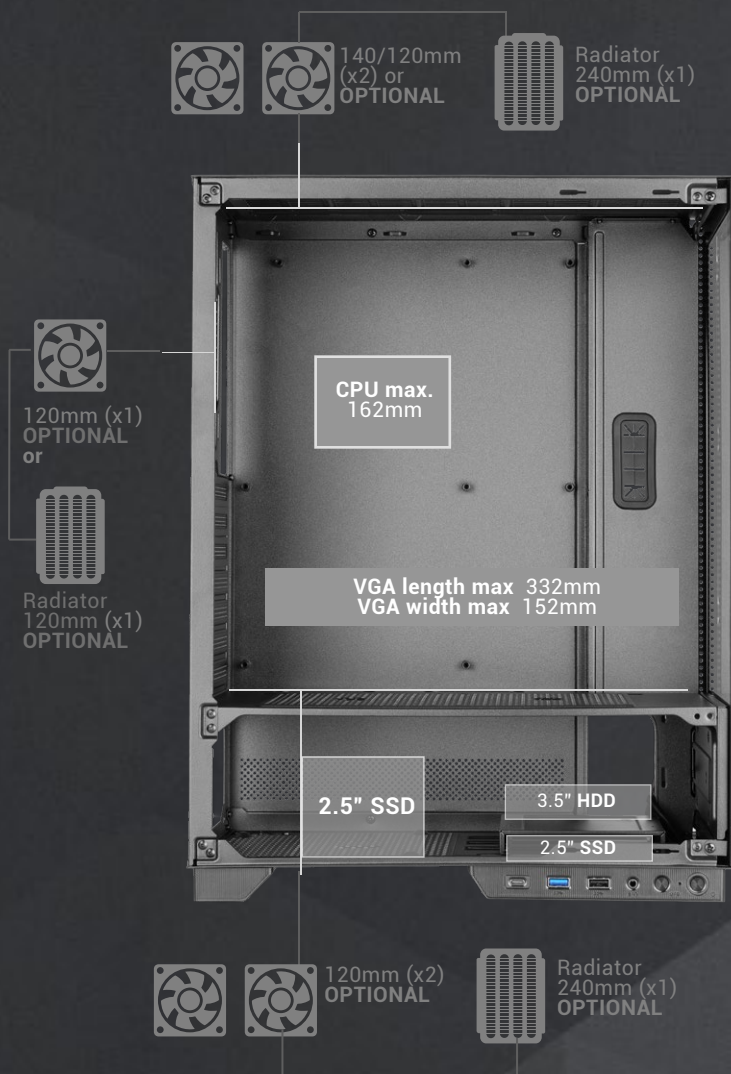

MC-PULSAR

GAMING CASE

ATX gaming case with continuous tempered glass side and front panels. Front LCD display with real-time CPU/GPU temperatures and fan RPM.

Optimised chassis with the exclusive Cablehatch system, a quick-access side cable bay that simplifies assembly and maintenance. Latest-generation USB-C, USB 3.0, USB 2.0 and HD Audio ports.

SPECIFICATIONS

Type	Mid-Tower Case
Motherboards	ATX / MicroATX / Mini-ITX
Design	Continuous tempered glass side and front window
Connectivity	USB3.0 x1 / USB2.0 x1 / USB-C x1 / HD Audio + Mic (mixed)
Bays	1x 3.5" HDD / 2x 2.5" SSD
Cooling	Top 2x 120mm or 2x 140mm / Bottom 2x 120mm / Rear 1x 120mm
Liquid cooling	240mm top / 240mm bottom / 120mm rear
Expansion slots	7
VGA	332mm
VGA max width	152mm
CPU	162mm
Dimensions	453x350x196mm / 4.21Kg