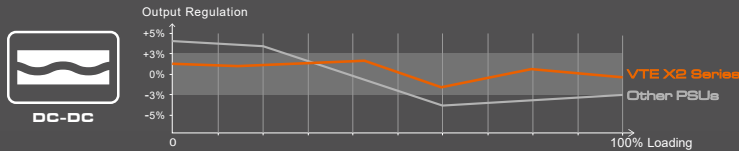

STABLE PERFORMANCE OUTPUT

DC to DC technology to provide improved and stable performance with perfect $\pm 3\%$ regular outputs

SOLID EFFICIENCY CERTIFICATION with 80 PLUS

Highly efficient output and certified with 80Plus® Bronze. It can provide excellent efficiency to avoid waste and minimize the electric bill.