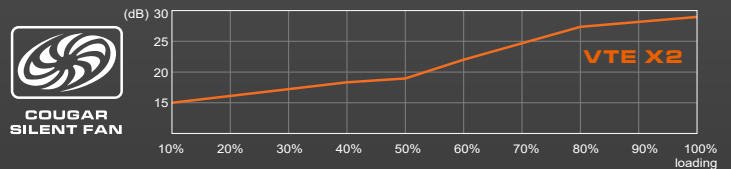

ULTRA DURABILITY

The VTE X2 is highly durable to provide continuous and flawless power delivery with constantly reliable 105°C Japanese standby capacitors.

VTE X2 105°C JAPANESE STANDBY CAPACITORS	
Other PSUs: 85°C Capacitors	LIFESPAN EXTENDED BY 300%
	Time

PERFECT CONTROL BETWEEN SILENCE AND FAN SPINNING

Ultra-Silent 120mm COUGAR fan with automatic thermal speed control for an optimal speed-noise ratio.

Single 12V DC Source

Extreme Performance for Powerful Graphics Systems