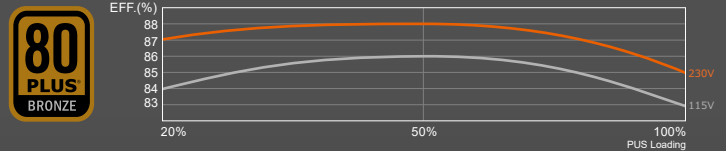

STABLE PERFORMANCE OUTPUT

DC to DC technology to provide improved and stable performance with perfect $\pm 3\%$ regular outputs

SOLID EFFICIENCY CERTIFICATION with 80 PLUS

Highly efficient output and certified with 80Plus® Bronze. It can provide excellent efficiency to avoid waste and minimize the electric bill.

ULTRA DURABILITY

The VTE X2 is highly durable to provide continuous and flawless power delivery with constantly reliable 105°C Japanese standby capacitors.

VTE X2 105°C JAPANESE STANDBY CAPACITORS	
Other PSUs: 85°C Capacitors	LIFESPAN EXTENDED BY 300%
	Time

PERFECT CONTROL BETWEEN SILENCE AND FAN SPINNING

Ultra-Silent 120mm COUGAR fan with automatic thermal speed control for an optimal speed-noise ratio.

Single 12V DC Source

Extreme Performance for Powerful Graphics Systems