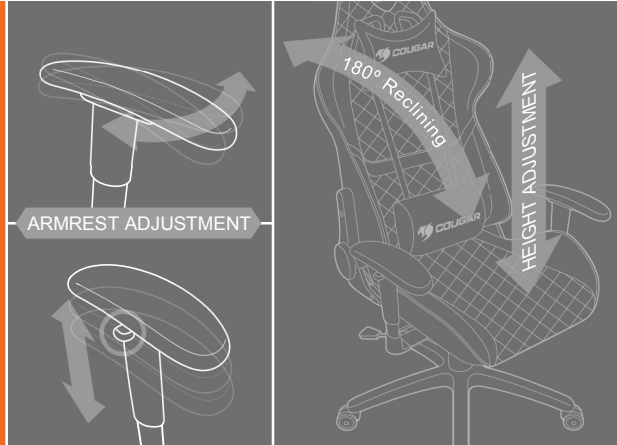

## ARMOR ONE

GAMING CHAIR

Do you want to enjoy long gaming sessions in absolute comfort? Then **ARMOR ONE** is what you need. Stable, ergonomic and customizable ( including 180° reclining and height adjustment!), sitting on it makes gaming a dreamlike experience.

- Steel Frame for Enhanced Stability
- Body-embracing High Back Design
- Comfortable 180° Reclining
- Height Adjustment with Class 4 Gas Lift: Enhanced Safety
- Adjustable (up/down + left/right rotation) Armrest
- Breathable PVC Leather

Models	Armor ONE	Armor	Armor S
Size	Mid	Mid	Mid
Diamond Check Pattern Design	Yes	No	Yes
Surface	Breathable PVC Leather	Breathable PVC Leather	Premium Breathable PVC Leather
High Density Mold Shaped Foam	No	No	Yes
Arm Rest Directions	2D	4D	4D
Arm Rest Up/Down Movement	Yes	Yes	Yes
Arm Rest Left/Right Rotation	Yes	Yes	Yes
Arm Rest Forward/Backward Movement	No	Yes	Yes
Arm Rest Inward/Outward Movement	No	Yes	Yes