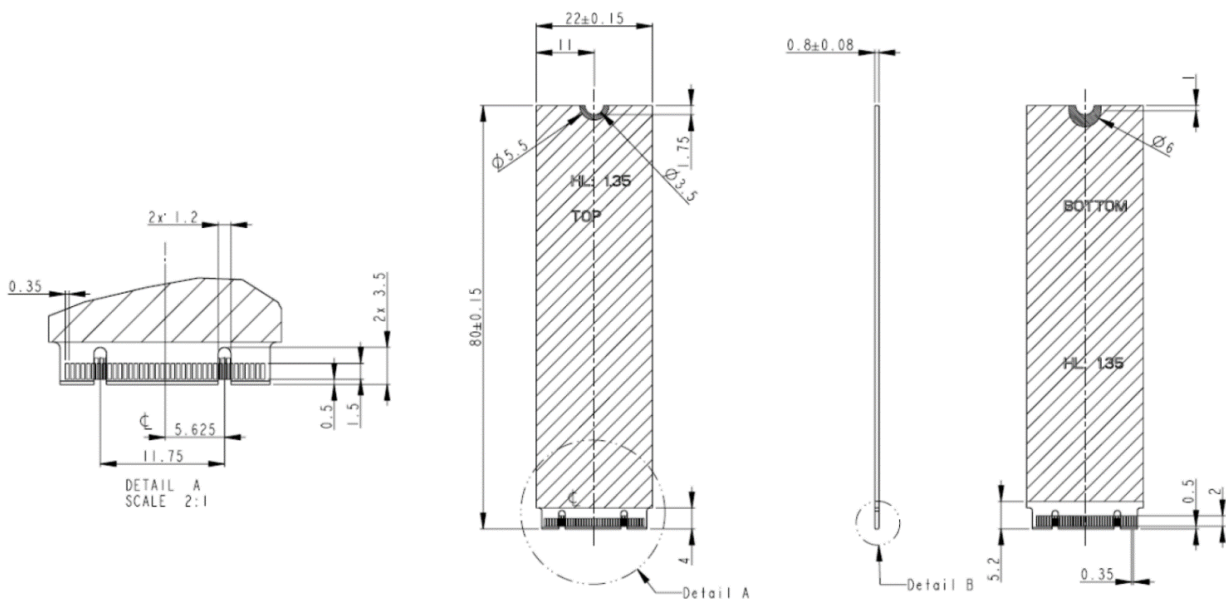

Specifications

- Capacity: 240GB / 256GB / 480GB / 512GB / 1TB
- Controller: Maxiotek
- Sequential read/write (Max.):
  Read 550MB/s, write 510MB/s
- NAND Flash: 3D NAND
- Interface: SATA 6Gb/s (SATA III)
- Form Factor: M.2 2280
- MTBF: 2,000,000 hours
- Weight: 7g / 0.24oz
- Dimensions (L x W x H): 80 x 22 x 3.5mm
- Terabytes Written (TBW)(Max. capacity): 420TB
- Operating Temperature: 0°C-70°C
- Shock Resistance: 1500G/0.5ms
- Error Correction: LDPC ECC
- Warranty: 3-year limited warranty
- Certifications: RoHS, CE, FCC, BSMI, VCCI, KC, UKCA, Morocco, RCM, EAC

Performance

Capacity	Sequential Performance (Up to)¹		TBW²
	Read (MB/s)	Write (MB/s)	
240GB	550	500	140TB
256GB	550	500	140TB
480GB	550	510	210TB
512GB	550	510	210TB
1TB	550	510	420TB

¹Performance may vary based on SSD capacity, hardware test platform, test software, operating system, and other system variables

²The value is the minimum amount of terabyte written that could be reached.

Schematics

ADATA Technology Co., Ltd
2F, No.258 Liancheng Rd.,
Zhonghe Dist., New Taipei City 235, Taiwan
T: +886-2-8228-0886
F: +886-2-8228-0887
E: adata@adata.com

CAN ICES-3 (B)/NMB-3(B)