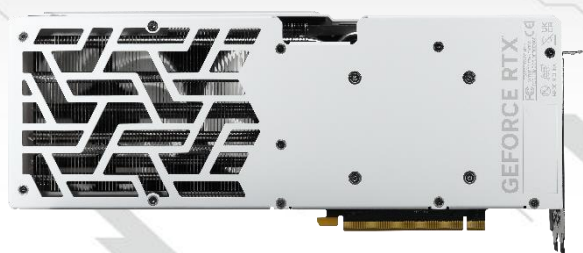

GAMINGPRO

GEFORCE RTX™ 4070 Ti SUPER

White

GamingPro White OC

Brighten up your world and triumph in style with the Palit GeForce RTX 4070 Ti SUPER GamingPro White OC. Refreshed with a white color scheme, it embodies refined purity and powerful aesthetics. Embracing the spirit of gamers, this model not only exudes grace, but also bursts with vibrant ARGB lights and bold geometric lines.

Equipped with a solid thermal module, the GamingPro White OC is capable of tackling any gaming and creative task at hand. With its sleek contours and pristine-white hue, this graphics card effortlessly blends into any white-themed PC build. Get ready to immerse yourself in a world where beauty and performance unite!

HDMI™
HIGH-DEFINITION MULTIMEDIA INTERFACE

HDCP
COMPLIANT

Key Features

- ❑ Dedicated Ray Tracing Cores
- ❑ Dedicated Tensor Cores
- ❑ NVIDIA DLSS 3
- ❑ Game Ready and NVIDIA Studio Drivers
- ❑ NVIDIA® GeForce Experience™
- ❑ NVIDIA Broadcast
- ❑ NVIDIA G-SYNC®
- ❑ NVIDIA GPU Boost™
- ❑ GDDR6X Graphics Memory
- ❑ PCI Express® Gen 4
- ❑ Microsoft DirectX® 12 Ultimate
- ❑ Vulkan RT APIs, Vulkan 1.3, OpenGL 4.6
- ❑ HDCP 2.3
- ❑ DisplayPort 1.4a, up to 4K at 240Hz or 8K at 60Hz with DSC, HDR
- ❑ As specified in HDMI 2.1a: up to 4K 240Hz or 8K 60Hz with DSC, Gaming VRR, HDR