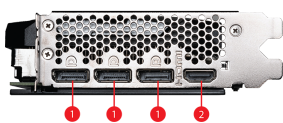

SPECIFICATIONS

Modèle	GeForce RTX™ 4070 SUPER 12G VENTUS 2X OC
Processeur graphique	NVIDIA® GeForce RTX™ 4070 SUPER
Cœurs	7168 unités
Mémoire	12 Go GDDR6X
Bus Mémoire	192-bit
Fréquence du GPU	Extreme Performance : 2520 MHz (MSI Center) Boost : 2505 MHz
Vitesse mémoire	21 Gb/s
Nombre d'écrans supportés	4
Technologie G-SYNC™	Oui
Résolution numérique maximum	7680 x 4320
Support du procédé HDCP	Oui
Bloc d'alimentation recommandé	650 watts
Connecteurs alimentation	1 x 16 broches
Sorties	3 x DisplayPort (v1.4a) 1 x HDMI™ (Support 4K @ 120 Hz HDR, 8K @ 60 Hz HDR et de la fréquence de rafraîchissement variable telle que spécifiée par la norme HDMI™ 2.1a)
Version OpenGL	4.6
Dimensions	242 x 125 x 43 mm
Poids	680 g / 998 g

CONNECTIONS

1. DisplayPort
2. HDMI™

FEATURES

Dual Fan

Two fans and a huge heatsink ensure a cool and quiet experience for you.

TORX FAN 4.0

A masterpiece of teamwork, fan blades work in pairs to create unprecedented levels of focused air pressure.

Copper Baseplate

A solid nickel-plated copper baseplate transfers heat from the GPU to all heat pipes for better cooling.

Core Pipe

Precision-machined heat pipes ensure max contact to the GPU and spread heat along the full length of the heatsink.

Reinforcing Backplate

The reinforcing backplate features a flow-through design that provides additional ventilation.

Zero Frozr

The fans completely stop when temperatures are relatively low, eliminating all noise.