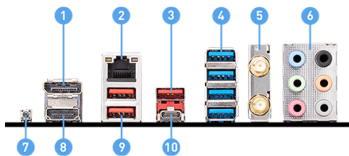

## SPECIFICATIONS

<b>Model Name</b>	PRO B650-S WIFI
<b>CPU Support</b>	Supports AMD Ryzen™ 7000 Series Desktop Processors
<b>CPU Socket</b>	AMD Socket AM5
<b>Chipset</b>	AMD B650 Chipset
<b>Expansion Slots</b>	2x PCIe 4.0 x16 slots 1x PCIe 3.0 x1 slot
<b>Display Interface</b>	Support 4K@60Hz as specified in HDMI™ 2.1, DisplayPort 1.4 - Requires Processor Graphics
<b>Memory Support</b>	4 DIMMs, Dual Channel DDR5-7200+MHz(OC)
<b>Storage</b>	2x M.2 Gen4 x4 64Gbps slots 4x SATA 6Gbps ports
<b>USB ports</b>	1x USB 3.2 Gen 2x2 20G (1 Type-C) 4x USB 3.2 Gen 2 10Gbps (3 Type-A + 1 Type-C) 6x USB 3.2 Gen 1 5Gbps (6 Type-A) 4x USB 2.0
<b>LAN</b>	Realtek® 8125BG 2.5G LAN
<b>Wireless / Bluetooth</b>	AMD® Wi-Fi 6E, Bluetooth 5.3
<b>Audio</b>	8-Channel (7.1) HD Audio with Audio Boost

## FEATURES

- 
**Latest DDR5 Memory**  
 A huge step of DDR performance enhancement with the latest DDR5 memory and MSI Memory Boost technology.
- 
**Lightning Gen4 Solution**  
 The latest Gen4 PCI-E and M.2 solution with up to 64GB/s bandwidth for maximum transfer speed.
- 
**Wi-Fi 6E**  
 The latest wireless solution supports 6GHz spectrum, MU-MIMO and BSS color technology, delivering speeds up to 2400Mbps.
- 
**2.5G Network Solution**  
 Featuring premium 2.5G LAN to deliver better network experience.
- 
**Frozr AI Cooling**  
 Detect CPU & GPU temperatures and automatically adjust system fan duty to a proper value.
- 
**EZ Debug LED**  
 Easiest way to troubleshoot.
- 
**Memory Boost**  
 Advanced technology to deliver pure data signals for the best performance, stability and compatibility.
- 
**Core Boost**  
 With premium layout and fully digital power design to support more cores and provide better performance.

## CONNECTIONS

1. DisplayPort
2. 2.5G LAN
3. USB 3.2 Gen 2 10Gbps (Type-A)
4. USB 3.2 Gen 1 5Gbps (Type-A)
5. Wi-Fi / Bluetooth
6. Audio connectors
7. Flash BIOS Button
8. HDMI™
9. USB 3.2 Gen 2 10Gbps (Type-A)
10. USB 3.2 Gen 2x2 20Gbps (Type-C)