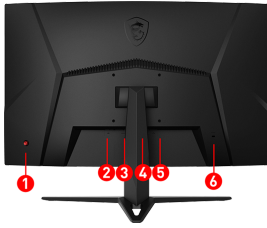

Note

Display Port: 1920 x 1080 (Up to 180Hz)
HDMI: 1920 x 1080 (Up to 180Hz)
*Adobe RGB, sRGB and DCI-P3 follow CIE1976 standard

CONNECTIONS

1. 5-way joystick navigator
2. 1 x DC Jack
3. 1 x Display Port 1.2a
4. 2 x HDMI™ 2.0
5. 1 x Earphone out
6. 1 x Kensington lock