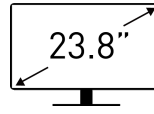

msi

MONITOR

PRO MP241

FEATURE

23.8" Screen Size

View your applications, spreadsheets and more with a perfect 23.8 inches screen

IPS Grade Panel

Instantly optimize the screen colors and brightness to ensure that you enjoy every detail at its best while creating your own on-line video

SPECIFICATION

Panel Size	23.8"
Panel Resolution	1920 x 1080 (Full HD)
Refresh Rate	60Hz
Response time	7ms
Panel Type	IPS
Brightness (nits)	220 cd/m2
Viewing Angle	178° (H) / 178° (V)
Aspect Ratio	16:9
Curvature	Flat
Contrast Ratio	1000:1 (TYP)
sRGB	102% (CIE 1976)
Active Display Area (mm)	527.04(H) x 296.46(V)
Pixel Pitch (H x V)	0.2745(H) x 0.2745(V)
Surface Treatment	Anti-glare
Display Colors	16.7M
Color Bit	6 bits + FRC
Video ports	1x HDMI (1.4) 1x D-Sub (VGA)
Kensington Lock	Yes
VESA Mounting	75 x 75 mm
Power Type	External Adaptor 12V 2.5A
Power Input	100~240V, 50~60Hz
Adjustment (Tilt)	-5° ~ 15°
Dimension (W x H x D)	541.04 x 416.26 x 180.80 mm (21.30 x 16.39 x 7.12 inch)
Carton Dimension (W X H X D)	627 x 405 x 122 mm (24.69 x 19.94 x 4.80 inch)
Weight (NW / GW)	2.61kg (5.75lbs) / 3.78kg (8.33lbs)
Note	HDMI: 1920 x 1080 (Up to 60Hz) D-Sub: 1920 x 1080 (Up to 60Hz)