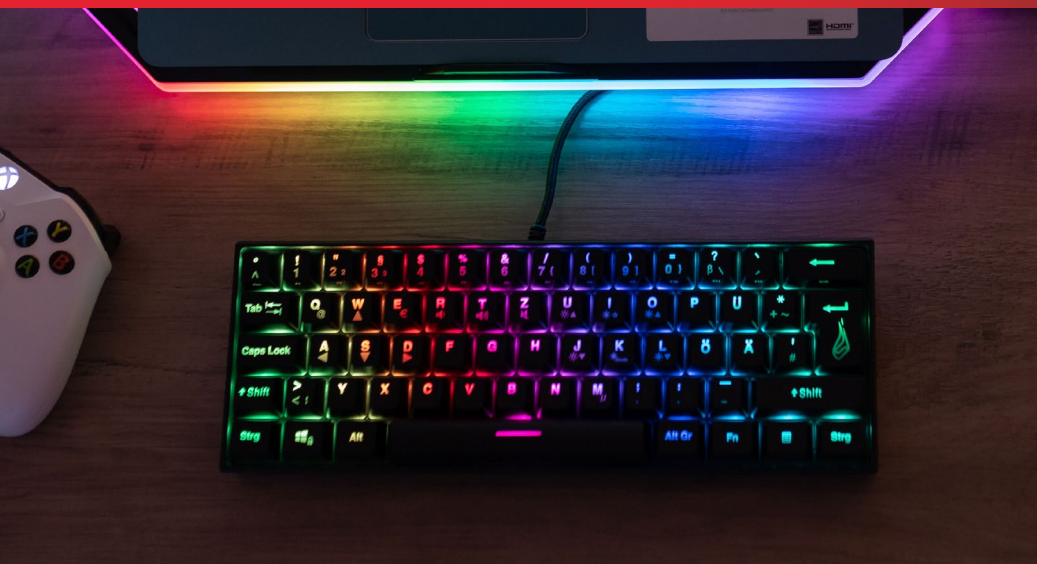

SUREFIRE

KINGPIN X1 60%

GAMING
KEYBOARD

PART NUMBER:
48700/01/02/03/04/05

**60% OF
STANDARD SIZE**

**25 ANTI-GHOSTING
KEYS**

**RGB
LIGHTING**

**1.8M BRAIDED
USB CABLE**

- 🔥 60% membrane gaming keyboard with RGB backlighting
- 🔥 10 million key presses lifespan
- 🔥 Colourful lighting in 8 colours and 3 lighting modes (no software required)
- 🔥 Includes 25 anti-ghosting keys and 3 multimedia shortcut keys
- 🔥 1.8m braided USB cable
- 🔥 Plug'n'Play

PACK CONTENT

SureFire KingPin X1 60% Gaming RGB Keyboard
Quick Start Guide

surefire-gaming.com

SUREFIRE

TOURNAMENT KING

Where desk space is a premium, the KingPin X1 delivers all the functionality of a regular gaming keyboard compressed neatly into a 60% form-factor. Perfect for taking to events, LAN parties or tournaments or for gamers who just prefer minimalistic or smaller set ups.

LONG LIVE THE KING!

With its tough 1.8m braided cable and a lifetime of 10 million key hits, you can be assured that the SureFire KingPin X1 will stay with you throughout every battle. Accuracy and control is maintained with 25 anti-ghosting keys proving you with the support you need in the midst of high intensity game play.