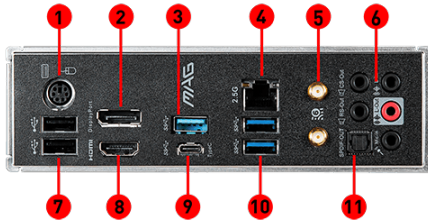

2.5G LAN

Onboard 2.5G LAN with LAN manager, delivering the best online gaming experience.

Audio Boost

Reward your ears with studio grade sound quality for the most immersive audio experience.

DDR4 Boost

Advanced technology to deliver pure data signals for the best gaming performance and stability.

CONNECTIONS

1. PS/2 Combo Port
2. DisplayPort
3. USB 3.2 Gen 1 5Gbps (Type-A)
4. 2.5G LAN Port
5. WiFi6
6. HD Audio Connectors
7. USB 2.0 Ports
8. HDMI Port
9. USB 3.2 Gen 1 5Gbps (Type-C)
10. USB 3.2 Gen 1 5Gbps (Type-A)
11. Optical S/PDIF OUT