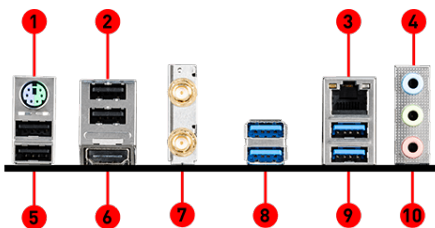

CONNECTIONS

1. PS/2 Combo Port
2. USB 2.0 Ports
3. LAN Port
4. HD Audio Connectors
5. USB 2.0 Ports
6. HDMI Port
7. Intel Wi-Fi
8. USB 3.2 Gen1 Type A
9. USB 3.2 Gen2 Type A