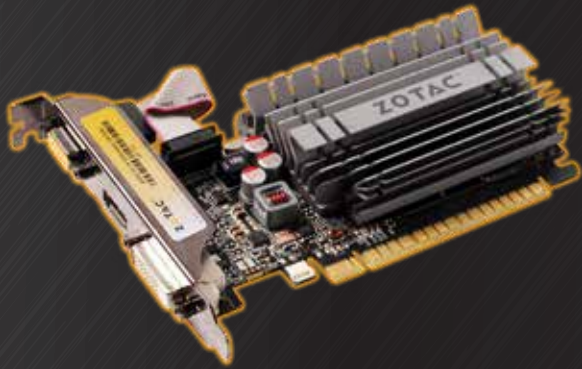

# GEFORCE® GT 730 ZONE® EDITION

GRAPHICS CARD

CARTE GRAPHIQUE

GRAFIKKARTE

TARJETA GRAFICA

ВИДЕОКАРТА

Upgrade to dedicated graphics and memory for unmatched high-definition visuals and performance with the ZOTAC GeForce GT 730. Hardware accelerated Blu-ray 3D playback enables the ZOTAC GeForce GT 730 to render stunning stereoscopic high-definition video with compatible displays and playback software.

Advanced Dolby TrueHD and DTS-HD Audio lossless multi-channel HD audio bitstreaming ensures the ZOTAC GeForce GT 730 delivers rich audiophile-class audio to match the beautiful visuals. NVIDIA Surround technology with triple-display support enables the ZOTAC GeForce GT 730 to deliver unmatched gaming immersion and maximum productivity.