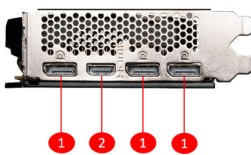

Reinforcing Backplate

The reinforcing backplate features a flow-through design that provides additional ventilation.

Zero Frozr

The fans completely stop when temperatures are relatively low, eliminating all noise.

CONNECTIONS

1. DisplayPort
2. HDMI™