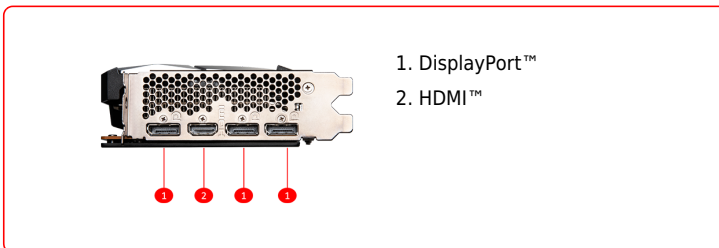

SPECIFICATIONS

| | |
|---------------------------------------|---|
| Modèle | Radeon™ RX 7600 MECH 2X CLASSIC 8G OC |
| Stream Processors | 2048 unités |
| Processeur graphique | AMD Radeon™ RX 7600 |
| Mémoire | 8 Go GDDR6 |
| Bus Mémoire | 128-bit |
| Fréquence du GPU | Boost : jusqu'à 2695 MHz Game : jusqu'à 2280 MHz |
| Vitesse mémoire | 18 Gb/s |
| Nombre d'écrans supportés | 4 |
| Résolution numérique maximum | 7680 x 4320 |
| Support du procédé HDCP | Oui |
| FreeSync™ Technology | Oui |
| Bloc d'alimentation recommandé | 550 W |
| Connecteurs alimentation | 1 x 8 broches |
| Sorties | 3 x DisplayPort (v1.4) 1 x HDMI™ (Support 4K @ 120 Hz / 8K @ 60 Hz et VRR tel que spécifié par la norme HDMI™ 2.1) |
| Versión OpenGL | 4.6 |
| Dimensions | 235 x 125 x 47 mm |
| Poids | 666 g (net) / 983 g (brut) |

CONNECTIONS

FEATURES

- Dual Fan**
Two fans and a huge heatsink ensure a cool and quiet experience for you.
- TORX FAN 3.0**
The award-winning MSI TORX Fan 3.0 design creates high static pressure and pushes the limits of thermal performance.
- Zero Frozr**
The fans completely stop when temperatures are relatively low, eliminating all noise.
- Thermal Padding**
An abundance of thermal pads use any chance for additional heat transfer directly from the components.
- Custom PCB**
The custom PCB has been engineered with hardened circuits and optimized trace routing for performance and reliability.
- Reinforcing Backplate**
The reinforcing backplate features a flow-through design that provides additional ventilation.
- MSI Center**
The exclusive MSI Center software lets you monitor, tweak and optimize MSI products in real-time.
- Afterburner**
Take full control with the most recognized and widely used graphics card overlocking software in the world.