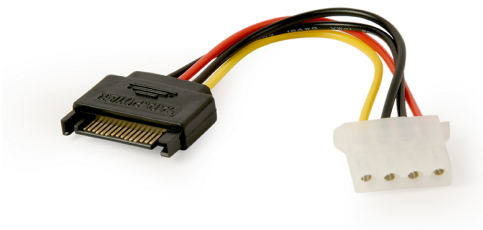

SATA (male) to Molex (female) power cable, 0.15 m

CC-SATA-PS-M

Spécificités

Length: 0.15 m

Propriétés

- 15-pin SATA male to 4-pin Molex female power cable

Packaging

Q'ty in crtn, pcs	400
Crtn volume, CUM	0.024
Crtn weight, kgs	5.4
Taille de l'emballage individuel LxLxH :	120x85x10 mm
Dimensions du Carton LxLxH :	400x310x191 mm
Country of origin	CN
Barcode	8716309086776
Code douanier	8544429090