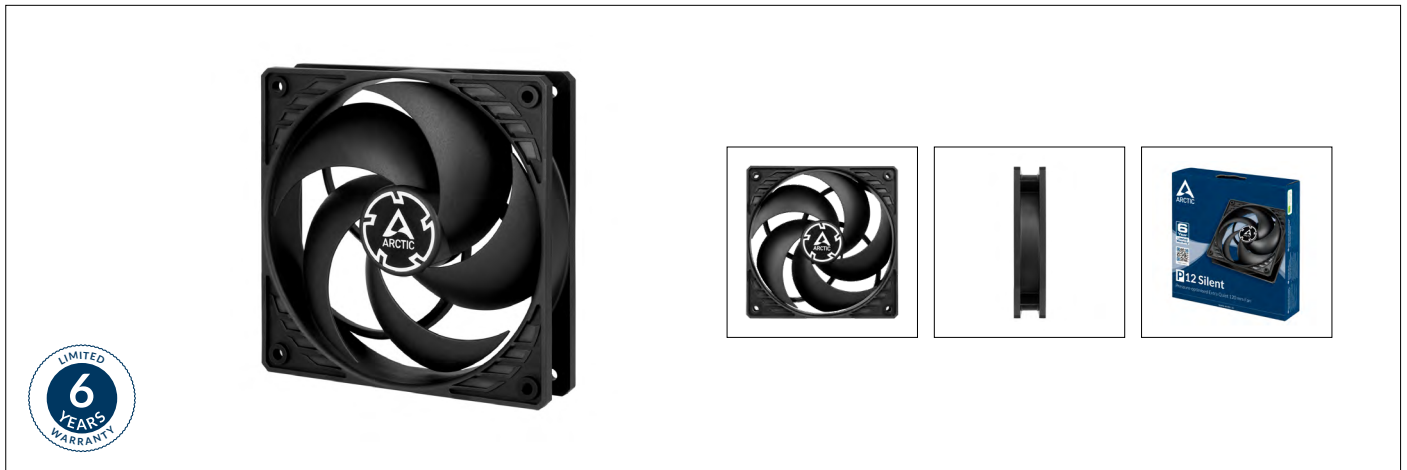

P12 Silent

Pressure-Optimised Extra Quiet 120 mm Fan

Fan Specifications

Dimensions	120 (L) x 120 (W) x 25 (H) mm
Weight	139 g
Speed	1050 rpm
Static Pressure	0.50 mmH ₂ O
Airflow	24.1 cfm 41 m ³ /h
Bearing	Fluid Dynamic Bearing
Cable Length	400 mm
Connector	3-Pin Connector
Current Voltage	0.09 A 12 V
Starting Voltage	4.8 V
Noise Level	0.3 Sone
Ambient Operating Temperature	0-40 °C

Shipping Information Single Fan - Black

Dimensions	123 (L) x 123 (W) x 27 (H) mm
Weight	177 g
SKU	ACFAN00130A
EAN	4895213701365
UPC	872767009318
Package Content	P12 Silent x1 Mounting Screws x4

P12 Silent