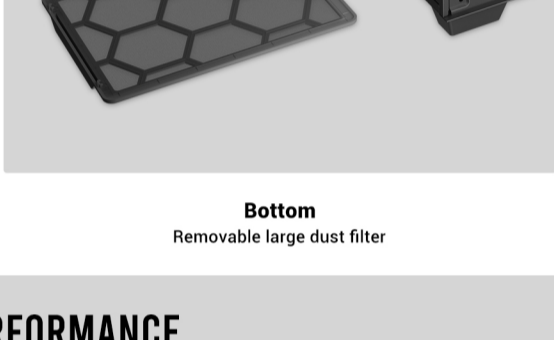

Bottom
Removable large dust filter

READY FOR PERFORMANCE

- **A** Motherboard Support: ATX, Micro-ATX, ITX
- **B** 2.5" SSDs: 3
- **C** 3.5" removable HDDs / 2.5" SSDs (Compatible): 3/2
- **D** 5.25" ODD: 1 (The ODD bracket can be removed.)
- **E** Max GPU Length: 405 mm (Supports high-end VGA, e.g. MSI GeForce, ASUS ROG)
- **F** Max CPU Cooler Height: 175 mm (Supports high-end CPU cooler, e.g. Noctua NH-U12A)
- **G** Max PSU Length: 205 mm