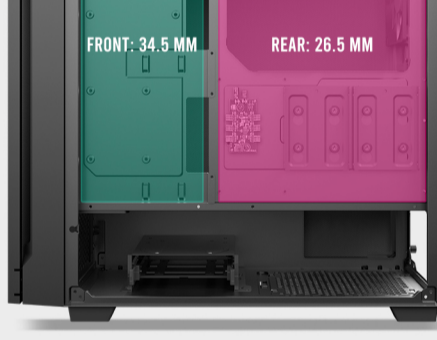

FRONT: 34.5 MM

REAR: 26.5 MM