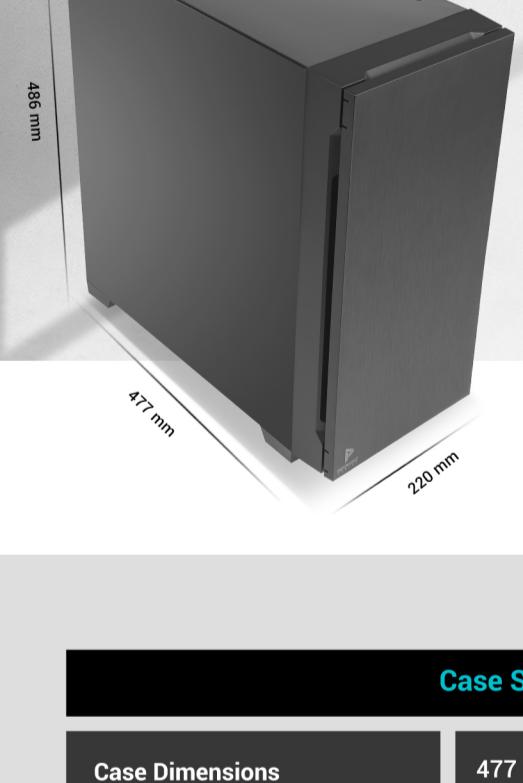

486 mm

477 mm

220 mm

Net Weight: 7.7 Kgs
Gross Weight: 9 Kgs

Case Specifications

Case Dimensions	477 x 220 x 486 mm (DWH)
Form Factor	Mid Tower
Materials	Steel + Plastic
Motherboard Support	ATX, M-ATX, ITX
I/O Ports	Power, Fan Control Button, 2 x USB3.0, HD-AUDIO, 1 x USB 3.1 Gen 2 Type-C
Side Panel	Steel Side Panel + Sound Dampening Foam

Expansion & Drive Bays

Expansion Slots	7
5.25"	1
3.5" / 2.5" (Convertible)	3 / 2
2.5"	3

Fan Support

Front	3 x 120 mm / 2 x 140 mm
Power Supply Shroud	2 x 120 mm
Rear	1 x 120 mm
Included Fan(s)	3 x 120 mm fan in front + 1 x 120 mm fan in rear

Radiator Support

Front	120 / 240 / 280 / 360 mm
Rear	120 mm

Clearances

Max GPU Length	≤ 405 mm
Max CPU Cooler Height	≤ 175 mm
Max PSU Length	≤ 205 mm

Miscellaneous

Dust Filters	Front / Bottom
Net Weight	7.7 Kgs
Gross Weight	9 Kgs
Warranty	2 Years
UPC#	0-761345-80102-7