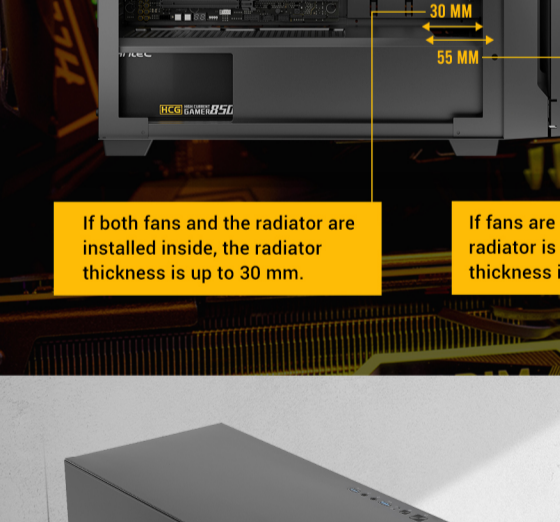

MAKE IT COOLER

P10C keeps your gear cool with room for up to 360 mm radiator in the front & 120 mm at the rear.

REAR

120 mm

FRONT

240 mm

280 mm

360 mm

If both fans and the radiator are installed inside, the radiator thickness is up to 30 mm.