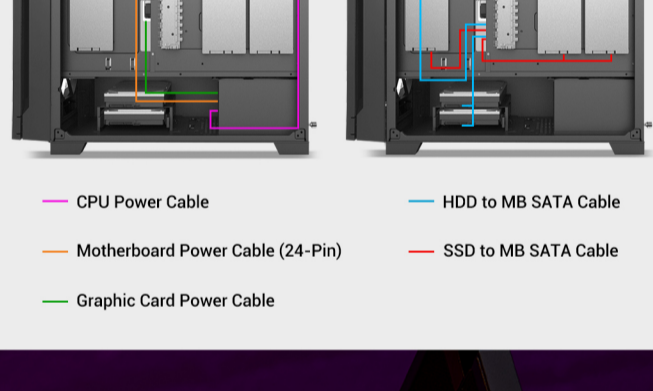

- CPU Power Cable
- Motherboard Power Cable (24-Pin)
- Graphic Card Power Cable
- HDD to MB SATA Cable
- SSD to MB SATA Cable