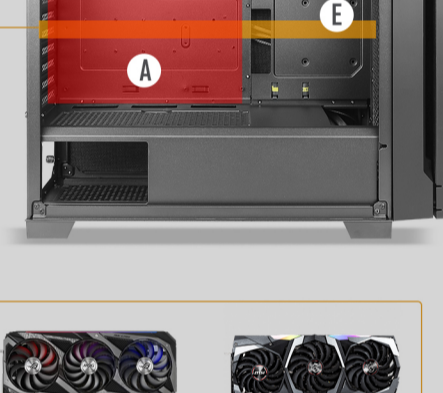

SUFFICIENT SPACE FOR CABLE MANAGEMENT

SUGGESTION OF CABLE MANAGEMENT