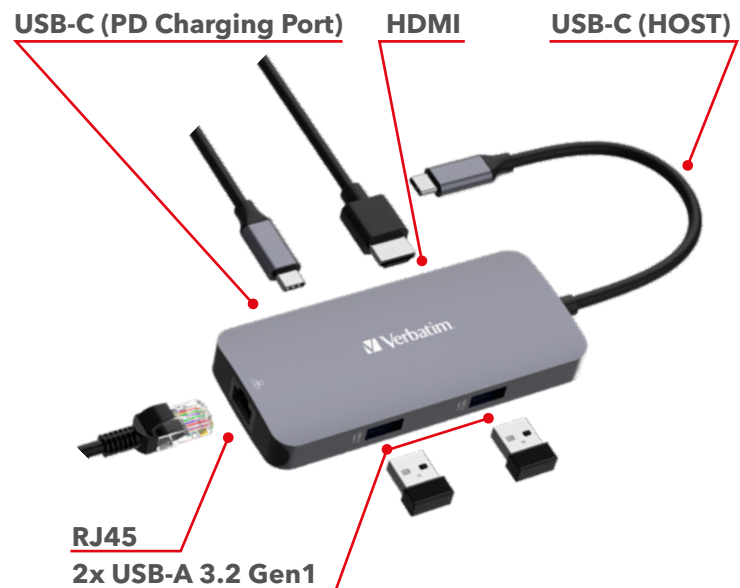

HDMI 4K/60Hz
video connection

Gigabit Ethernet

2x Data Ports
USB-A 3.2 Gen1

Eco friendly
packaging

No more limits for your laptop

Introducing the USB-C Pro Multiport Hub 5 Port CMH-05, a connectivity powerhouse for streamlined productivity. Unleash enhanced connectivity by converting a single USB-C port into five versatile ports, including USB 3.2 and HDMI.

Swift data transfer is at your fingertips with USB 3.2 Gen 1 technology, ensuring efficient workflows and minimal wait times. Immerse yourself in crisp 4K video output through the HDMI port, ideal for presentations, movie watching, or expanding your workspace with crystal-clear visuals. Never worry about running out of battery during critical tasks with power delivery support and pass-through charging capabilities (where supported).

Elevate your connectivity game with the CMH-05, your go-to solution for seamless and efficient multitasking.

USB-C™ Pro Multiport Hub 5 Port CMH-05

General Information	
Material	Aluminum+ABS
Colour	Silver
Interfaces	
Host Connection	USB-C™ 3.1 Gen2 with up to 85W power pass-through
Cable length	15 cm
Video Ports	1x HDMI up to 4K@60Hz (3840x2160) compatible with TV screens
Ethernet Port	1x RJ45 Gigabit Ethernet up to 1Gb/s
USB-A ports	2x USB-A 3.2 Gen1, 5Gb/s data transmission, downwards compatible with USB 2.0, 5V 0.9A@4.5W
USB-C ports	1x USB-C 3.2 Gen1, 5Gb/s data transmission compatible with PD (Power Delivery), Input Power: up to 100W (15W is reserved for other ports)
Other Features	
Certificates	EAC/CE/UKCA/FCC
ROHS/REACH compliance	Yes
Storage and Operating Conditions	
Operating Temperature	0°C ~ +40°C
Storage Temperature	-20°C ~ +70°C
Operating Humidity	10% ~ 85% RH (no condensation)