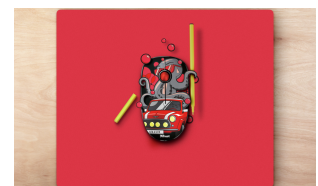

COULEURS

Sketch Silent Click Wireless Mouse - red
23336

Sketch Silent Click Wireless Mouse - blue
23335

Sketch Silent Click Wireless Mouse - yellow
23337

PRODUCT VISUAL 1

PRODUCT PICTORIAL 1

PRODUCT PICTORIAL 2

PRODUCT PICTORIAL 3

PRODUCT PICTORIAL 4

PRODUCT ESHOT 1

PRODUCT VISUAL 2

PRODUCT SIDE 1

PRODUCT TOP 1

PRODUCT BOTTOM 1

LIFESTYLE VISUAL 1