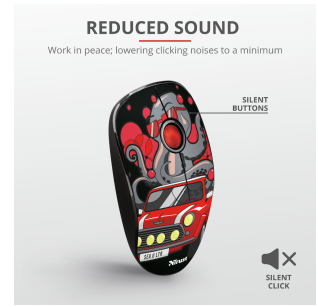

INPUT

Power source	Battery
---------------------	---------

FEATURES

Silent click	True	Gliding pads	Teflon
Software	False	Special features	Silent clicks ,

COMPATIBILITY

Compatible Device Types	Laptop, pc	Compatible Software Platforms	Chrome OS, Mac OS, Windows
--------------------------------	------------	--------------------------------------	----------------------------

COULEURS

Sketch Silent Click Wireless Mouse - red
23336

Sketch Silent Click Wireless Mouse - blue
23335

Sketch Silent Click Wireless Mouse - yellow
23337

PRODUCT VISUAL 1

PRODUCT PICTORIAL 1

PRODUCT PICTORIAL 2