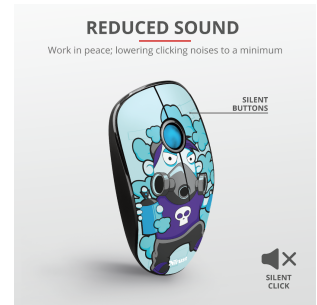

INPUT

Power source	Battery
---------------------	---------

FEATURES

Silent click	True	Gliding pads	Teflon
Software	False	Special features	Silent clicks ,

COMPATIBILITY

Compatible Device Types	Laptop, pc	Compatible Software Platforms	Chrome OS, Mac OS, Windows
--------------------------------	------------	--------------------------------------	----------------------------

COULEURS

Sketch Silent Click Wireless Mouse - blue
23335

Sketch Silent Click Wireless Mouse - red
23336

Sketch Silent Click Wireless Mouse - yellow
23337

PRODUCT VISUAL 1

PRODUCT PICTORIAL 1

PRODUCT PICTORIAL 2