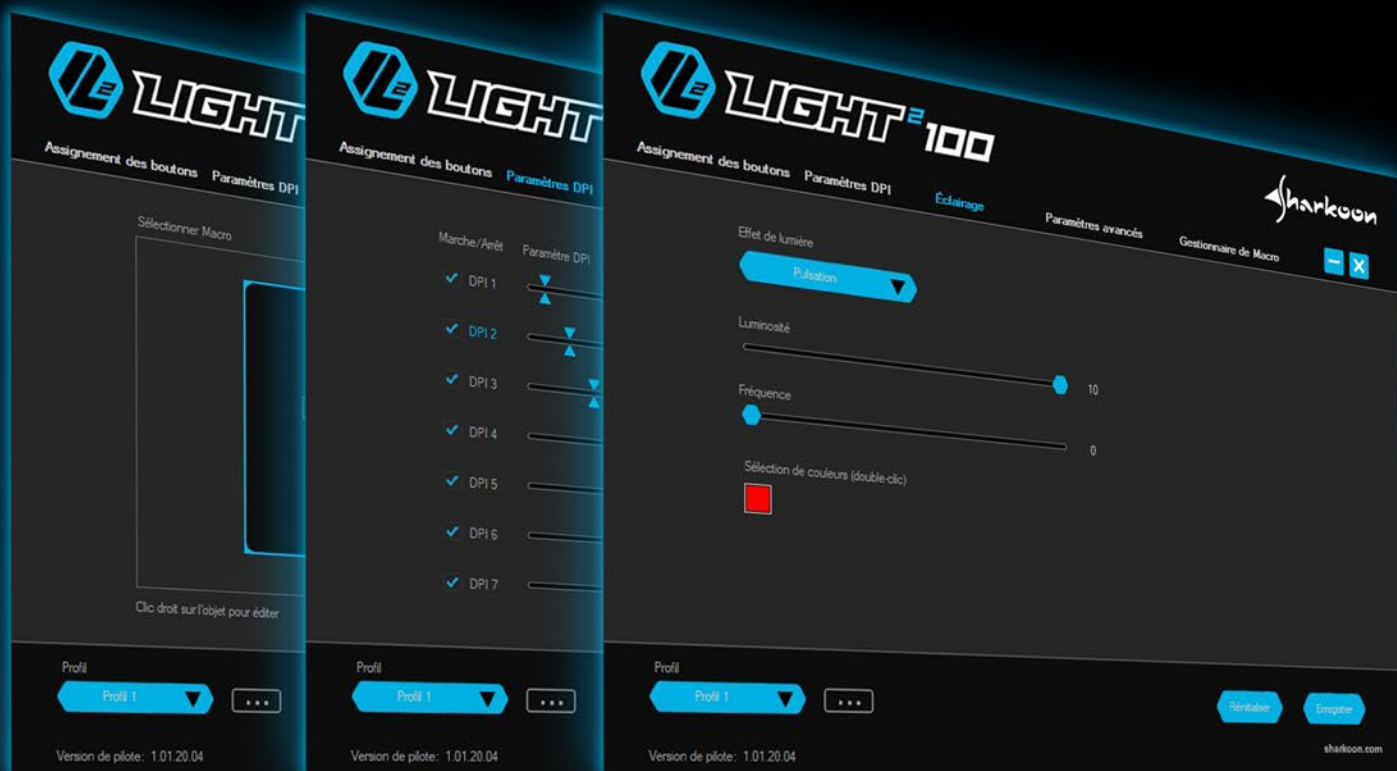

LOGICIEL GAMING TÉLÉCHARGEABLE