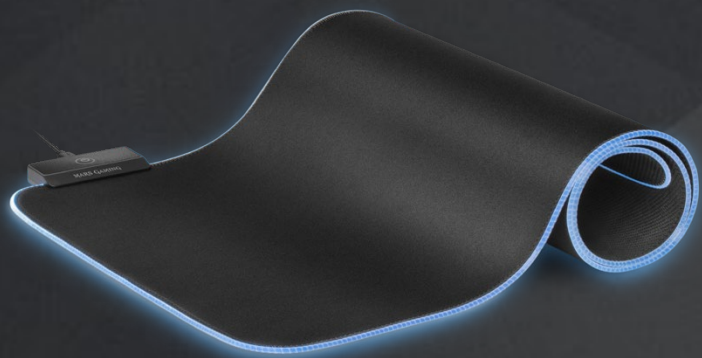

MMPRGB2

XXL GAMING **MOUSEPAD**

SPECIFICATIONS

Lighting	RGB Control (button control activation)
Effects & colors	5 effects and 7 colors
Size	XXL
Surface material	Balanced nanotextile
Base material	Anti-sliding rubber and extra thickness
Frame	Double nylon reinforced with antiwear
Thickness	4mm
Voltage	5V
HUB connectors	2 x USB 2.0
Extra	LED lighting control base
Cable	1.3m braided cable
Dimensions	800x300x4mm / 510g

Control HUB

Professional gaming mouse with **RGB Control** optical fiber and **XXL** surface. **2 USB 2.0** HUB for maximum connectivity

Lighting with control button, **5 effects** and **7 colors**. **Anti-sliding** rubber base and nanotextile surface for a better gaming experience