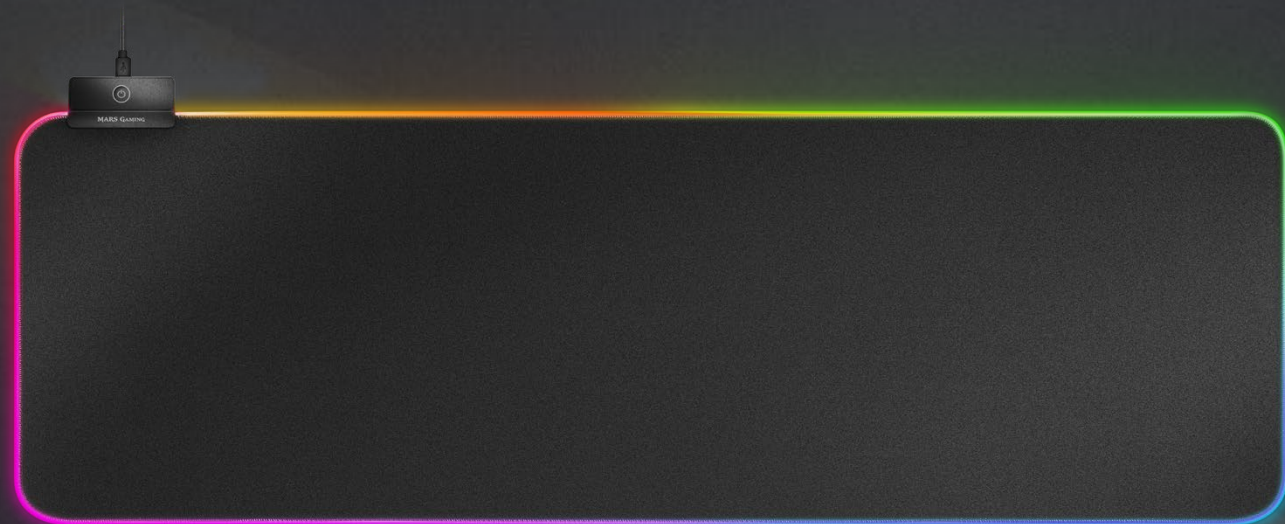

MMPRGB2

XXL GAMING **MOUSEPAD**

SPECIFICATIONS

Lighting	RGB Control (button control activation)
Effects & colors	5 effects and 7 colors
Size	XXL
Surface material	Balanced nanotextile
Base material	Anti-sliding rubber and extra thickness
Frame	Double nylon reinforced with antiwear
Thickness	4mm
Voltage	5V
HUB connectors	2 x USB 2.0
Extra	LED lighting control base
Cable	1.3m braided cable
Dimensions	800x300x4mm / 510g

Control HUB

Professional gaming mouse with **RGB Control** optical fiber and **XXL** surface. **2 USB 2.0** HUB for maximum connectivity

Lighting with control button, **5 effects** and **7 colors**. **Anti-sliding** rubber base and nanotextile surface for a better gaming experience