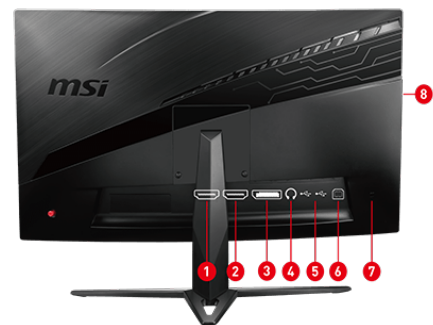

Keep your headset in an easy to access space with the built-in headset hanger.

Frameless Design

With the narrow bezel, you will not even notice the monitor at all in the heat of the moment.

FreeSync technology

CONNEXION

- | | |
|--------------------|-----------------------|
| 1. 1x HDMI | 5. 2x USB 2.0 Type A |
| 2. 1x HDMI | 6. 1x USB 2.0 Type B |
| 3. 1x Display Port | 7. 1x Kensington Lock |
| 4. 1x Headset | 8. Headset Hanger |