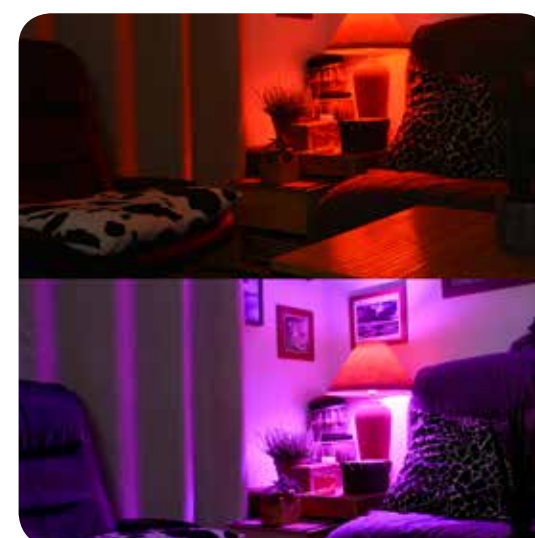

Ambiance / Ambience / Ambiente