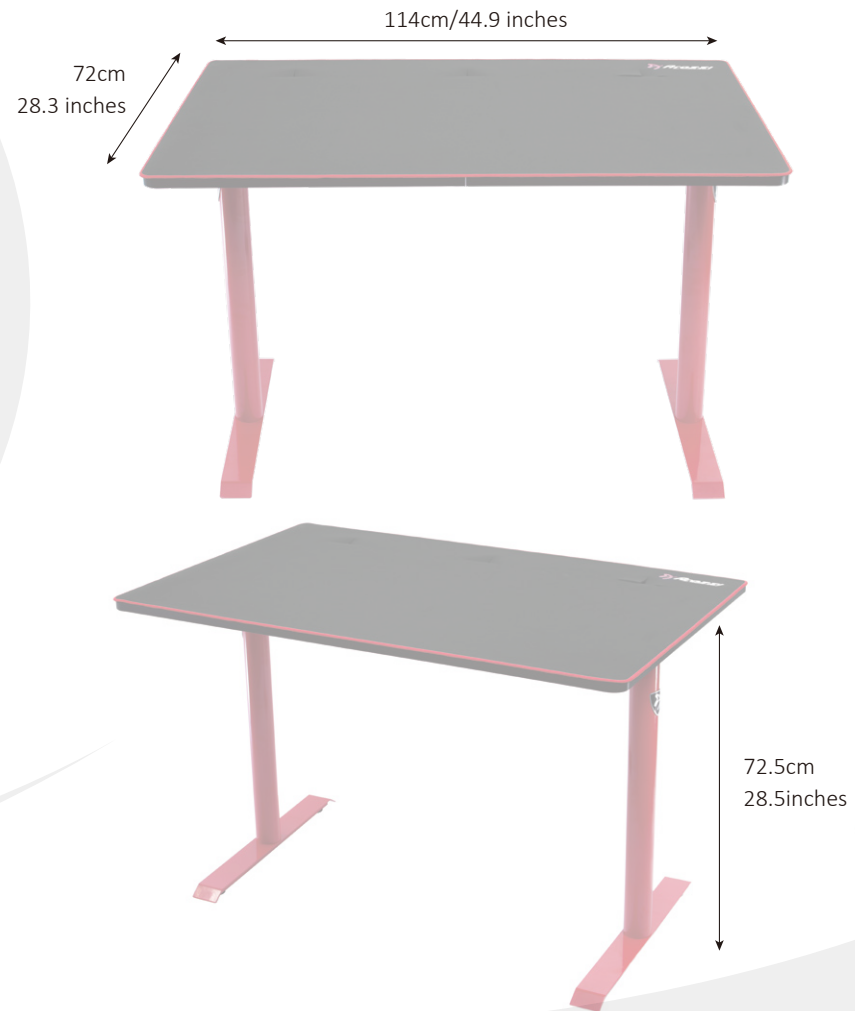

ARENA LEGGERO

Gaming Desk

FEATURES ▶

The Arena Leggero gaming desk, the smaller version of its bigger brother the Arena Desk. Measuring at 114cm (3'9") x 72cm (2'4.3") x 72,5cm (2'4.5") the Arena Leggero is ideal for those living in an apartment or smaller spaces. This gaming style desk is covered with a full-surface mousepad which is crafted with water-resistant microfiber & an anti-slip rubber bottom. The interchangeable & machine-washable mousepad has 3 cut-outs for monitor attachment as well as top of the line cable management system that continues to a tight mesh basket underneath. With durable steel legs and MDF board, the Arena Leggero will help up your setup with an intricate cable management system, a superb mousepad, & outstanding design.

LOGISTIC ▼

Netto Weight
22.8kg / 50 lbs

Container 40ft
432 pcs

Gross Weight
27.6kg / 60 lbs

Box Dimension
79x58.7x25.5 cm
31.1x23.1x10 inches

SKU/EAN

- ARENA-LEGG-RED 0769498679456
- ARENA-LEGG-BLACK 0769498679449
- ARENA-LEGG-WHITE 0769498679463

MEASUREMENTS ▼

SPECIFICATIONS ▼

Frame Material

Metal

Mouse pad material

Microfiber cloth surface

Desk top load capacity (evenly distributed)

65kg/143.3lbs