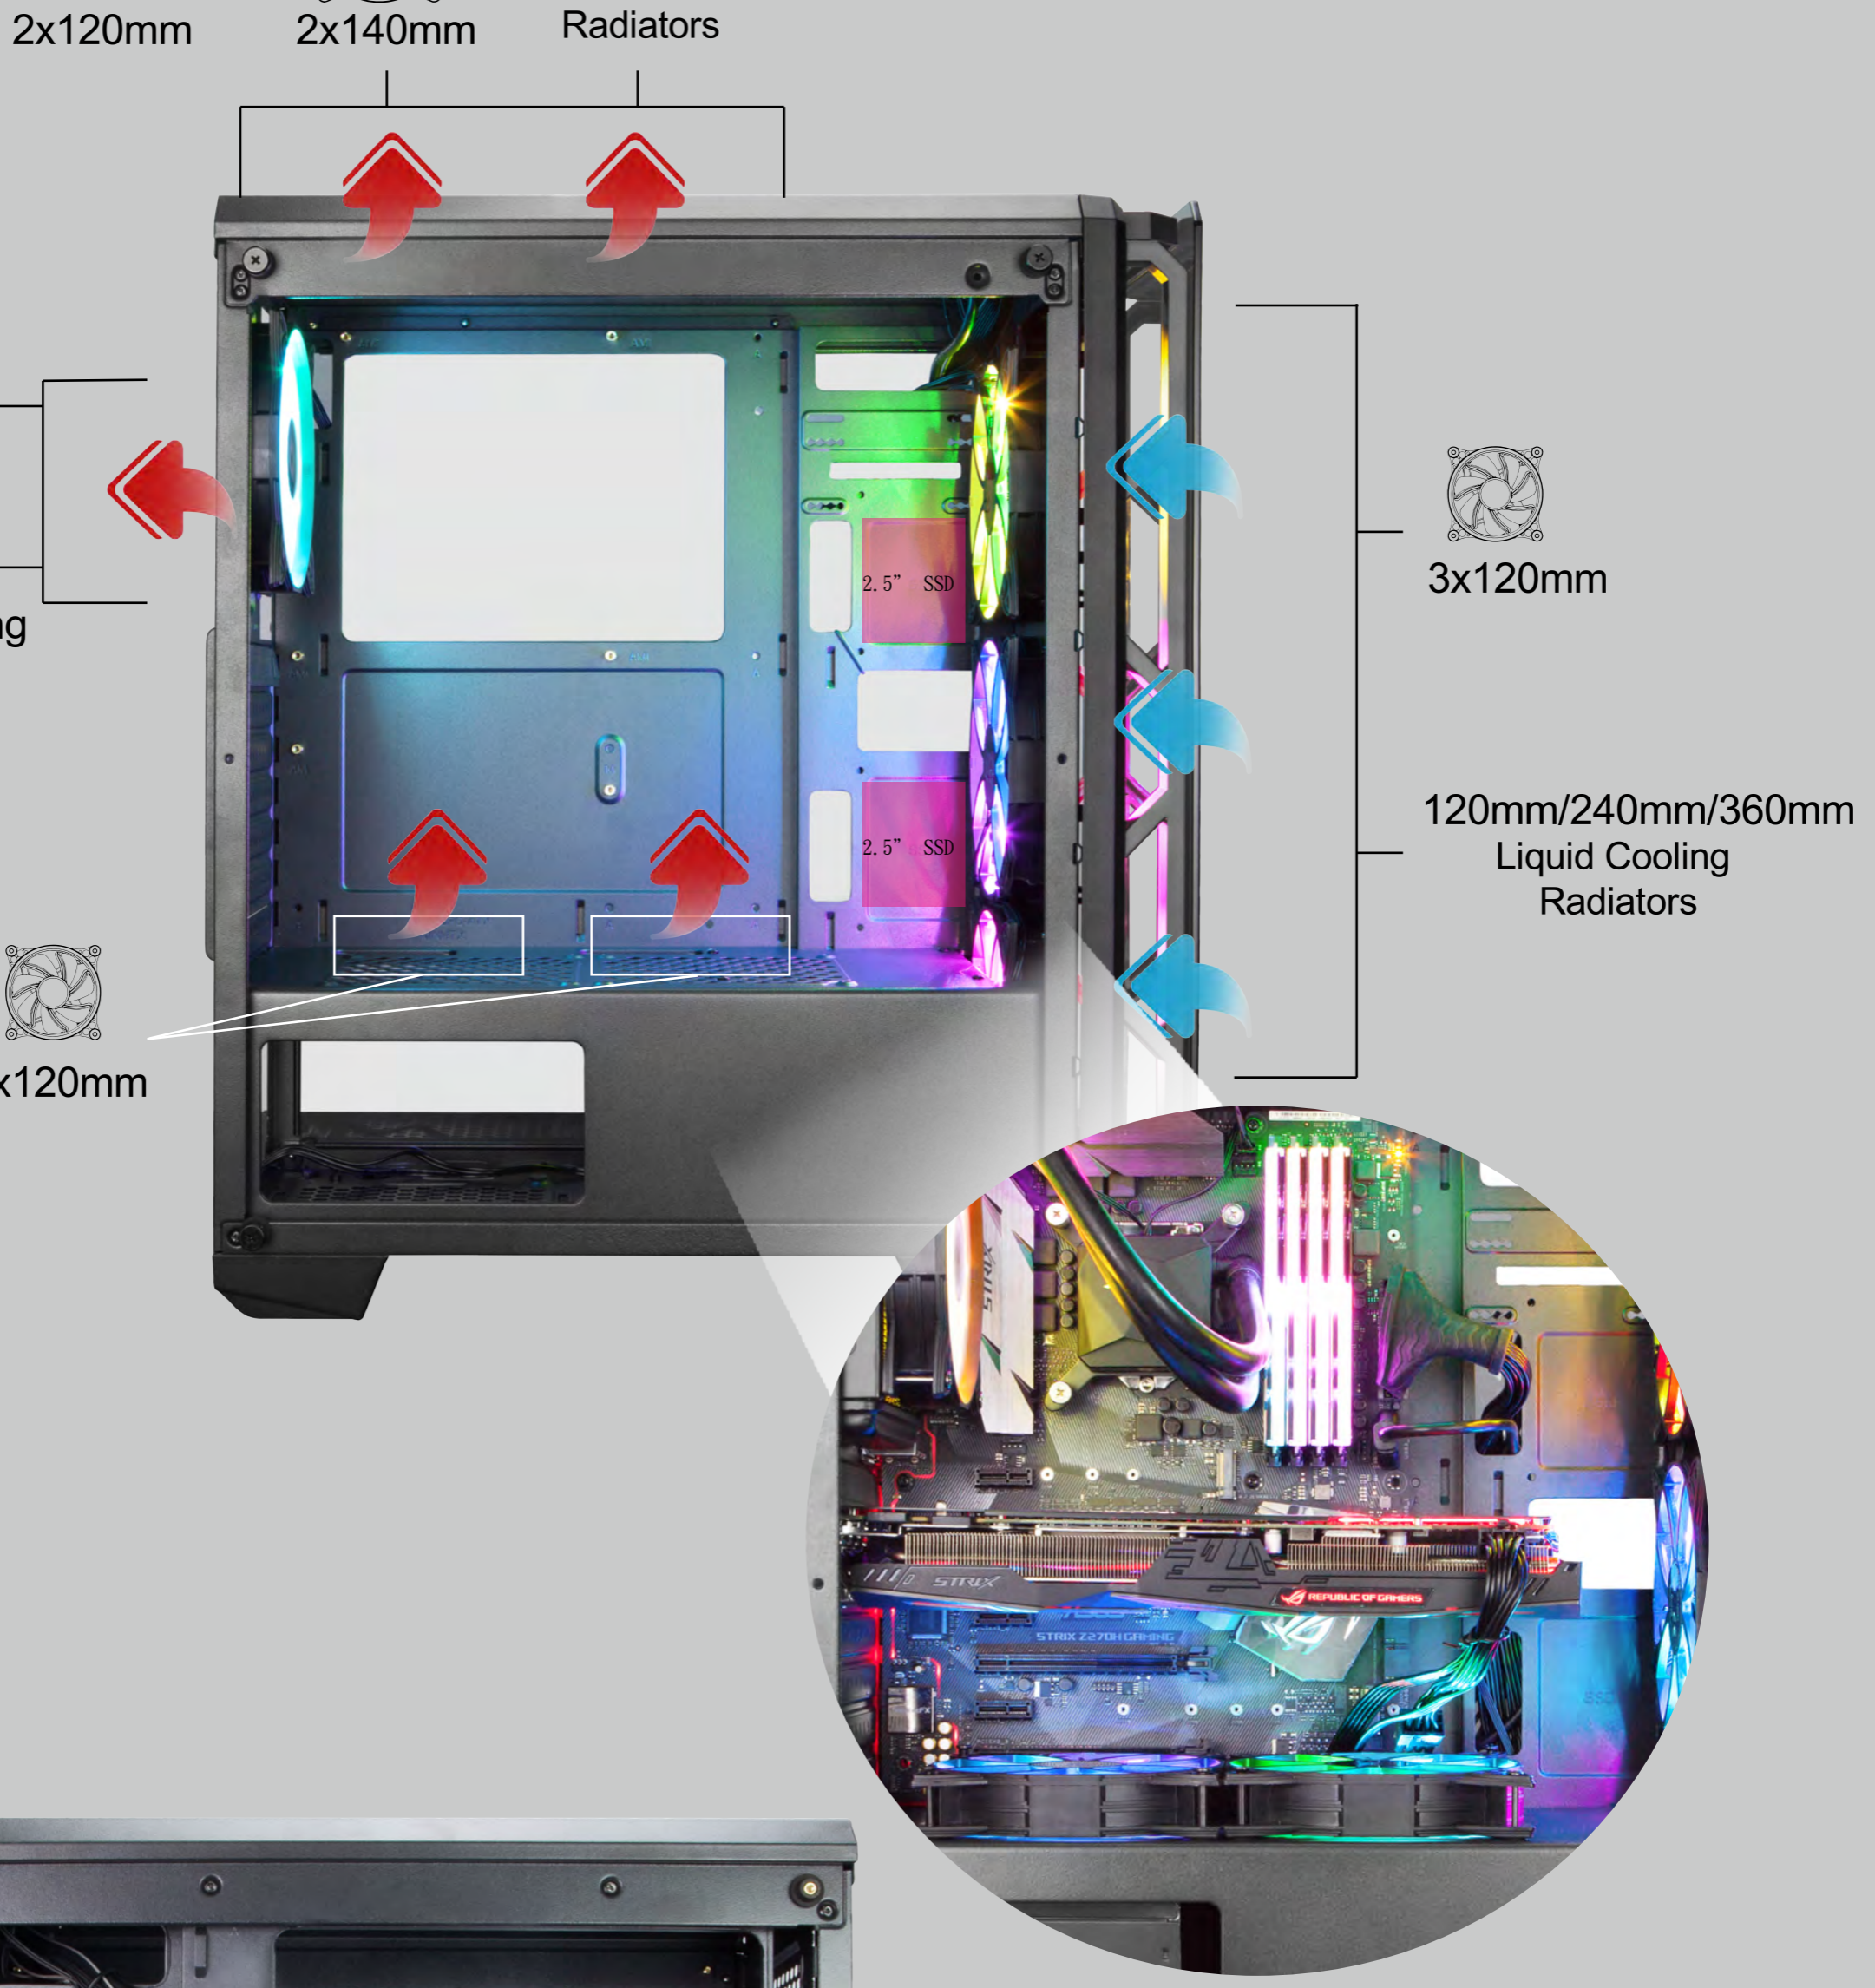

ASTRO

SERIES

—METAL RED—

—METAL GREY—

Features

- Three side tempered glass panels
- Superior airflow and ventilation – with mounts of up to eight 120mm fans can be installed
- Entirety of the PSU shroud can be used for cable management for a more tidy display, nonetheless, the shroud can also place 3x 3.5" HDD under it
- Radiator compatibility: 360mm front and 120mm rear
- Detachable dust filter mesh on top and bottom of the chassis

*Product images shown are for illustration purpose only

- + THREE SIDE TEMPERED GLASS PANEL
- + I/O Panel: 1x USB 3.0, 2x USB 2.0 HDA jacks
- + Removable dust filter enables protection and reduction of dust

*Product images shown are for illustration purpose only

CPU COOLER CLEARANCE: 158mm
VGA LENGTH LIMITATION: 360mm

*Product images shown are for illustration purpose only

ASTRO

BLACK

METAL RED

METAL GREY

Specifications

Product Name	ASTRO
Material	SECC
Dimensions	420mm (L) x 200mm (W) x 480mm (H)
Drive Bays	2.5" SSD x2 3.5" HDD x3
Expansion Slots	7 slots, tool-free PCI slot covers
Motherboard Support	ATX, Micro-ATX, Mini-ITX
Power Supply	Standard PS/2 ATX or EPS
Fan Support	Front: 3x 120mm Rear: 1x 120mm Top: 2x 120mm ,2x 140mm Bottom: 2x120mm
Radiator Support	Front: 360mm Rear: 120mm Top: 240mm
I/O Panel	1x USB 3.0, 2x USB 2.0 HDA jacks
CPU Cooler Clearance	158mm
VGA Length Limitation	360mm