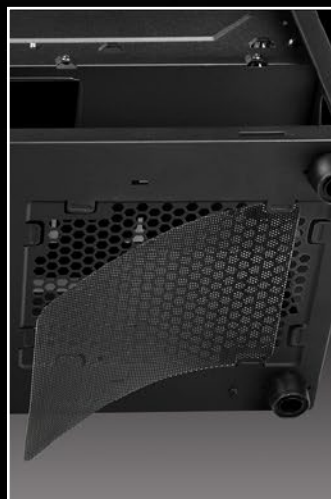

Oval hole cutouts for the perfect positioning of the HDD cage

Sophisticated Solutions

Removable Dust Filter
in the Front Panel

Cableless Front Panel Design

Decoupled Power Supply
Mounting

Removable Dust Filter on
the Bottom Panel

Dust Filter with Magnetic Fastener
on the Top Panel

Flexible Fan Installation Options

Front Panel

Top Panel

Specifications

TG5

General:

■ Form Factor:	ATX
■ Expansion Slots:	7
■ Interior Painting:	✓
■ Tool-Free Devices Installation:	✓
■ Cable Management System:	✓
■ Side Panel:	Tempered Glass
■ Color Versions:	Red, Green, Blue, White
■ Weight:	8.5 kg
■ Dimensions (L x W x H):	45.2 x 22.0 x 46.5 cm