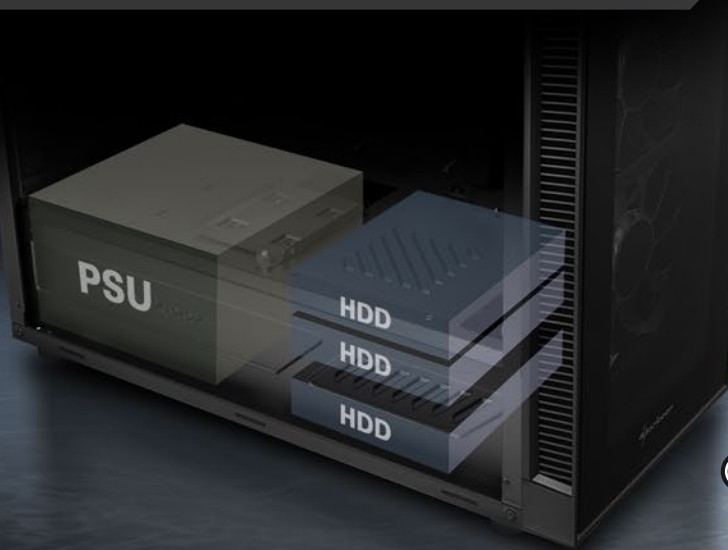

452 mm

465 mm

Max. Height CPU Cooler: 16.7 cm

Max. Length Graphics Cards: 40 cm

Max. Length Power Supply: 20.5 cm

3x 3.5" HDDs or 2x 2.5" SSDs

Mounting Bracket for up to Two 2.5" HDD/SSDs

Optional Installation Possibilities on the Tunnel

WATER COOLING COMPATIBLE

Systematic Arrangement

The power supply and up to three 3.5" hard drives can be decoupled on the case bottom inside the tunnel, thus not detracting from the appearance.

Air Vents for Optimal Cooling of Drives

Oval hole cutouts for the perfect positioning of the HDD cage

Sophisticated Solutions

Removable Dust Filter
in the Front Panel

Cableless Front Panel Design

Decoupled Power Supply
Mounting

Removable Dust Filter on
the Bottom Panel

Dust Filter with Magnetic Fastener
on the Top Panel

Flexible Fan Installation Options

Front Panel

Top Panel

Specifications

TG5

General:

■ Form Factor:	ATX
■ Expansion Slots:	7
■ Interior Painting:	✓
■ Tool-Free Devices Installation:	✓
■ Cable Management System:	✓
■ Side Panel:	Tempered Glass
■ Color Versions:	Red, Green, Blue, White
■ Weight:	8.5 kg
■ Dimensions (L x W x H):	45.2 x 22.0 x 46.5 cm