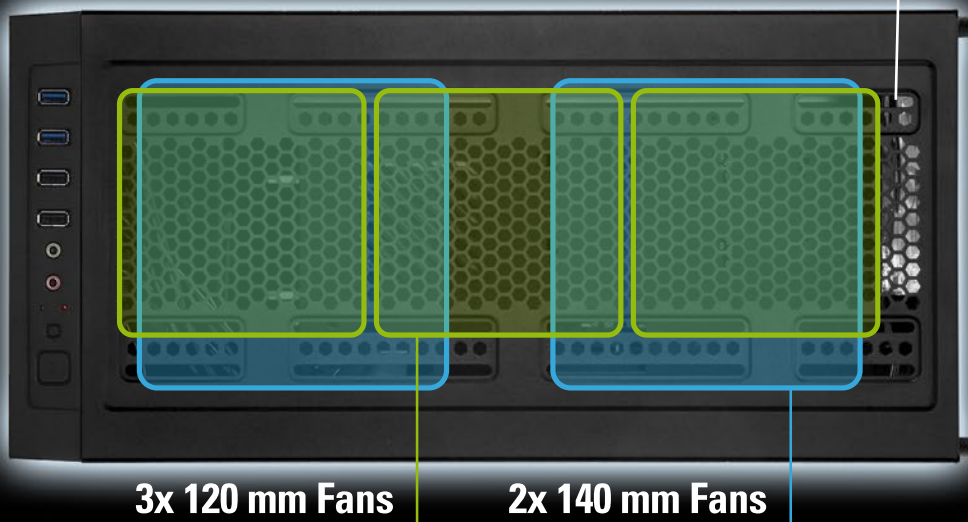

WATER COOLING COMPATIBLE

Systematic Arrangement

The power supply and up to three 3.5" hard drives can be decoupled on the case bottom inside the tunnel, thus not detracting from the appearance.

Air Vents for Optimal Cooling of Drives

Oval hole cutouts for the perfect positioning of the HDD cage

Sophisticated Solutions

Removable Dust Filter
in the Front Panel

Cableless Front Panel Design

Decoupled Power Supply
Mounting

Removable Dust Filter on
the Bottom Panel

Dust Filter with Magnetic Fastener
on the Top Panel

Flexible Fan Installation Options

Front Panel

Top Panel

Specifications

TG5

General:

■ Form Factor:	ATX
■ Expansion Slots:	7
■ Interior Painting:	✓
■ Tool-Free Devices Installation:	✓
■ Cable Management System:	✓
■ Side Panel:	Tempered Glass
■ Color Versions:	Red, Green, Blue, White
■ Weight:	8.5 kg
■ Dimensions (L x W x H):	45.2 x 22.0 x 46.5 cm

I/O:

■ USB 3.0 (Top):	2
■ USB 2.0 (Top):	2
■ Audio (Top):	✓

Drive Bays:

■ 3.5":	1
■ 3.5" or 2.5":	2
■ 2.5":	2

Fan Configuration:

■ Front Panel:	3x 120 mm LED Fans (Pre-Installed) or Radiator (Optional)
■ Rear Panel:	1x 120 mm LED Fan (Pre-Installed)
■ Top Panel:	3x 120 mm or 2x 140 mm Fans (Optional)