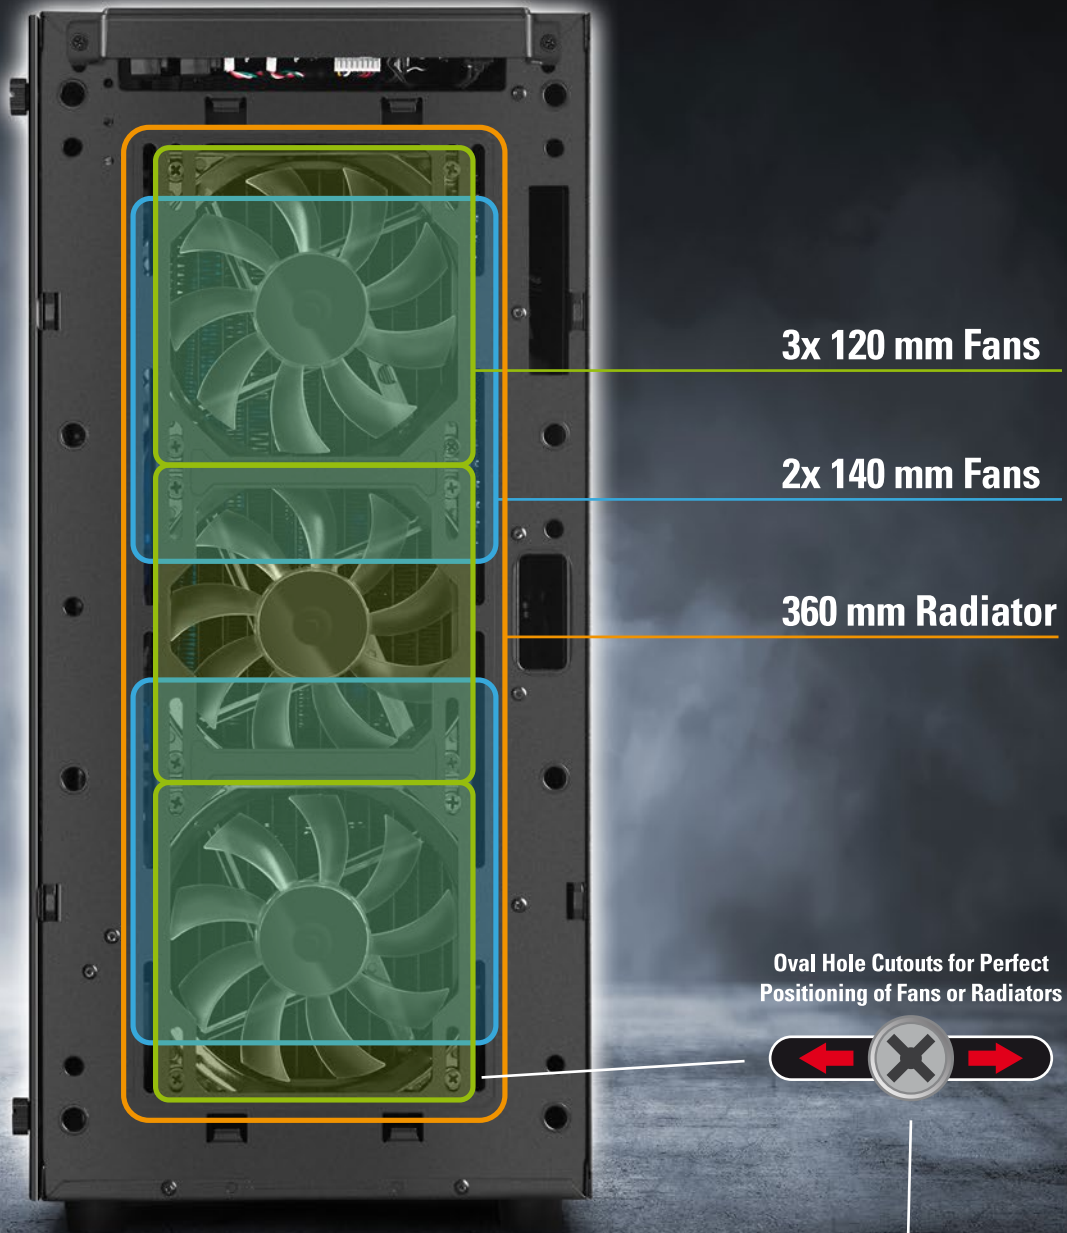

WATER COOLING COMPATIBLE

Systematic Arrangement

The power supply and up to three 3.5" hard drives can be decoupled on the case bottom inside the tunnel, thus not detracting from the appearance.

Air Vents for Optimal Cooling of Drives

Oval hole cutouts for the perfect positioning of the HDD cage

Sophisticated Solutions

Removable Dust Filter
in the Front Panel

Cableless Front Panel Design

Decoupled Power Supply
Mounting

Removable Dust Filter on
the Bottom Panel

Dust Filter with Magnetic Fastener
on the Top Panel

Flexible Fan Installation Options

Front Panel

Top Panel

Specifications

TG5

General:

■ Form Factor:	ATX
■ Expansion Slots:	7
■ Interior Painting:	✓
■ Tool-Free Devices Installation:	✓
■ Cable Management System:	✓
■ Side Panel:	Tempered Glass
■ Color Versions:	Red, Green, Blue, White
■ Weight:	8.5 kg
■ Dimensions (L x W x H):	45.2 x 22.0 x 46.5 cm