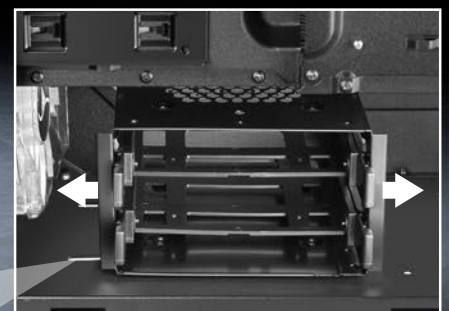

WATER COOLING COMPATIBLE

Systematic Arrangement

The power supply and up to three 3.5" hard drives can be decoupled on the case bottom inside the tunnel, thus not detracting from the appearance.

Air Vents for Optimal Cooling of Drives

Oval hole cutouts for the perfect positioning of the HDD cage

Sophisticated Solutions

Removable Dust Filter
in the Front Panel

Cableless Front Panel Design

Decoupled Power Supply
Mounting

Removable Dust Filter on
the Bottom Panel

Dust Filter with Magnetic Fastener
on the Top Panel

Flexible Fan Installation Options

Front Panel

Top Panel

Specifications

TG5

General:

■ Form Factor:	ATX
■ Expansion Slots:	7
■ Interior Painting:	✓
■ Tool-Free Devices Installation:	✓
■ Cable Management System:	✓
■ Side Panel:	Tempered Glass
■ Color Versions:	Red, Green, Blue, White
■ Weight:	8.5 kg
■ Dimensions (L x W x H):	45.2 x 22.0 x 46.5 cm