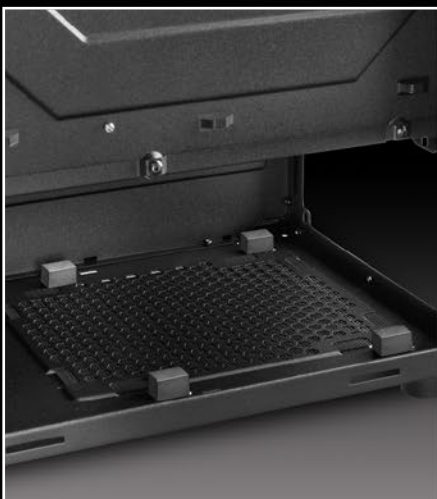

WATER COOLING COMPATIBLE

Systematic Arrangement

The power supply and up to three 3.5" hard drives can be decoupled on the case bottom inside the tunnel, thus not detracting from the appearance.

Air Vents for Optimal Cooling of Drives

Oval hole cutouts for the perfect positioning of the HDD cage

Sophisticated Solutions

Removable Dust Filter
in the Front Panel

Cableless Front Panel Design

Decoupled Power Supply
Mounting

Removable Dust Filter on
the Bottom Panel

Dust Filter with Magnetic Fastener
on the Top Panel

Flexible Fan Installation Options

Front Panel

Top Panel

Specifications

TG5

General:

■ Form Factor:	ATX
■ Expansion Slots:	7
■ Interior Painting:	✓
■ Tool-Free Devices Installation:	✓
■ Cable Management System:	✓
■ Side Panel:	Tempered Glass
■ Color Versions:	Red, Green, Blue, White
■ Weight:	8.5 kg
■ Dimensions (L x W x H):	45.2 x 22.0 x 46.5 cm