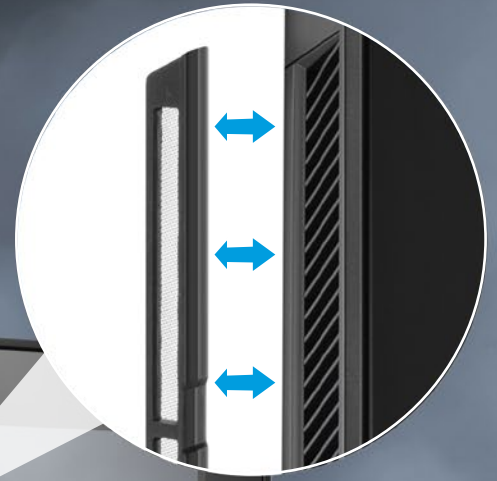

WATER COOLING COMPATIBLE

Systematic Arrangement

The power supply and up to three 3.5" hard drives can be decoupled on the case bottom inside the tunnel, thus not detracting from the appearance.

Air Vents for Optimal Cooling of Drives

Oval hole cutouts for the perfect positioning of the HDD cage

Sophisticated Solutions

Removable Dust Filter
in the Front Panel

Cableless Front Panel Design

Decoupled Power Supply
Mounting

Removable Dust Filter on
the Bottom Panel

Dust Filter with Magnetic Fastener
on the Top Panel

Flexible Fan Installation Options

Front Panel

Top Panel

Specifications

TG5

General:

■ Form Factor:	ATX
■ Expansion Slots:	7
■ Interior Painting:	✓
■ Tool-Free Devices Installation:	✓
■ Cable Management System:	✓
■ Side Panel:	Tempered Glass
■ Color Versions:	Red, Green, Blue, White
■ Weight:	8.5 kg
■ Dimensions (L x W x H):	45.2 x 22.0 x 46.5 cm

I/O:

■ USB 3.0 (Top):	2
■ USB 2.0 (Top):	2
■ Audio (Top):	✓

Drive Bays:

■ 3.5":	1
■ 3.5" or 2.5":	2
■ 2.5":	2

Fan Configuration:

■ Front Panel:	3x 120 mm LED Fans (Pre-Installed) or Radiator (Optional)
■ Rear Panel:	1x 120 mm LED Fan (Pre-Installed)
■ Top Panel:	3x 120 mm or 2x 140 mm Fans (Optional)