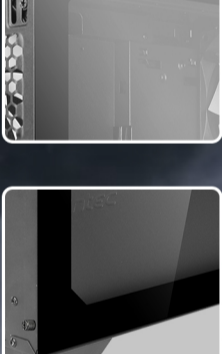

Removable 3.5" HDD cages can free more space for cable management.

The movable 2.5" SSD rack can accommodate 2 x 2.5" SSDs. It also can be installed at the internal or external side of the motherboard tray according to your personal needs.

TOOL-FREE, SET YOUR MIND FREE

The tool-free tempered glass side panel allows you to remove it with ease. Without any thumbscrew holes on the tempered glass, its solidity is getting stronger, ensuring you a stable quality.