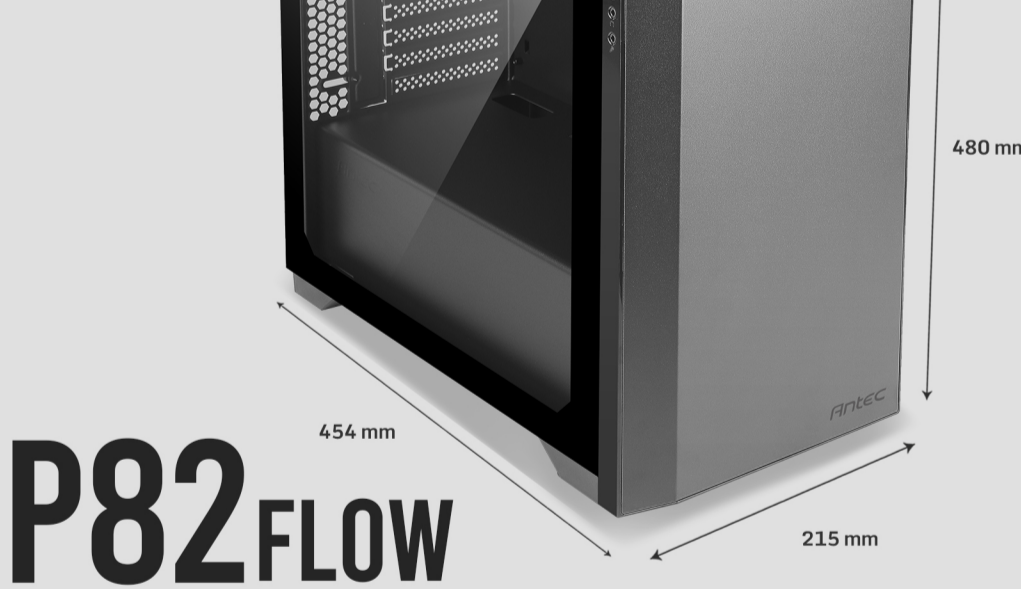

P82 FLOW

TRANSCENDENT PERFORMANCE

Antec Performance P82 Flow Mid-Tower computer case is the evolution of P8, keeping clean lines and the interior around performance. With the new appearance in minimalism, P82 Flow is embellished with a white LED power-on light and stripe design of rich ventilation on the front panel; including three 140 mm white-blade fans in the front and a 140 mm white-blade fan in the rear, creating a more powerful, efficient, easy to build and cool system.

TOOL-FREE, SET YOUR MIND FREE

The tool-free tempered glass side panel allows you to remove it with ease. Without any thumbscrew holes on the tempered glass, its solidity is getting stronger, ensuring you a stable quality.

WHITE LED LIGHTING

- POWER
- RESET
- USB 3.0 X 2
- AUDIO
- MIC

EVERY ACCESS TO THE LEFT

I/O ports are moved to the left side, providing a better user experience.

P82 FLOW

TRANSCENDENT PERFORMANCE

Case Specifications	
Case Dimensions	454 x 215 x 480 mm (DWH)
Form Factor	Mid Tower
Material	SPCC + Plastic
Motherboard Support	ATX, M-ATX, ITX
Front Access & Controls	Power, Reset, USB3.0 x 2, Audio
Side Panel	Tempered Glass Side Panel
Expansion & Drive Bays	
Expansion Slots	7
3.5"	2 / 2
2.5"	2
Case Fan Support	
Front	3 x 120 mm / 3 x 140 mm
Top	3 x 120 mm / 2 x 140 mm
Rear	1 x 120 mm / 1 x 140 mm
Included	4 x 140 mm White Blade Fans (Front & Rear)
Liquid Cooling Radiator Support	
Front	≤ 360 mm / 280 mm
Top	≤ 240 mm
Rear	≤ 140 mm
Clearances	
Max GPU Length / VGA	≤ 380mm
Max CPU Cooler Height	≤ 178mm
Max PSU Length	≤ 220mm
Other	
Warranty	2 Years
Dust Filter	Top / Bottom / Front
Net Weight	7.78 Kgs
Gross Weight	9.22 Kgs
UPC#	0-761345-82003-5