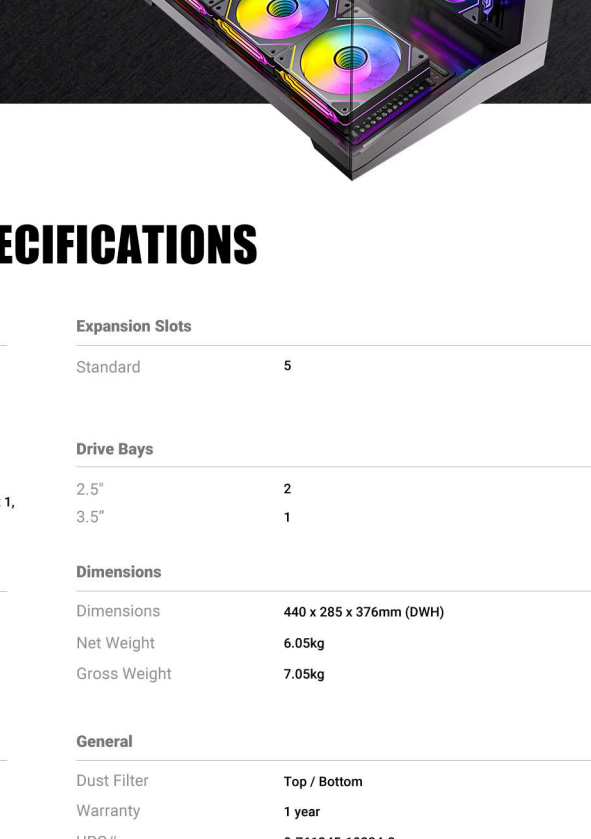

SUPPORT LENGTHY GPU

Max GPU Length: 430mm

DIMENSIONS

440 x 285 x 376mm

SPECIFICATIONS

Main Spec	Expansion Slots
Motherboard Support: Micro-ATX, ITX	Standard: 5
Form Factor: Mini Tower	
Materials: Steel + Plastic	
Side Panel: Tempered Glass	
Front Access & Controls: Power, LED Control Button, USB 2.0 x 1, USB 3.0 x 1, Type-C 3.2 Gen 1 (5Gbps) x 1, Headphone / Mic Combo Jack	Drive Bays
	2.5": 2
	3.5": 1
Compatibility & Clearances	Dimensions
Max GPU Length: ≤ 430mm	Dimensions: 440 x 285 x 376mm (DWH)
Max CPU Cooler Height: ≤ 160mm	Net Weight: 6.05kg
Max PSU Length: (Cable excluded) ≤ 190mm	Gross Weight: 7.05kg
Fan Support	General
Top: 3 x 120mm / 2 x 140mm	Dust Filter: Top / Bottom
Bottom: 3 x 120mm / 2 x 140mm	Warranty: 1 year
Right Hand Side: 2 x 120mm / 2 x 140mm	UPC#: 0-761345-10334-3
Rear: 1 x 120mm	
Included Fan(s): 3 x 120mm ARGB reverse fans at the bottom + 2 x 120mm ARGB reverse fans on the right side + 1 x 120mm ARGB fan at the rear	
Radiator Support	
Top: 120 / 240 / 360mm	
Right Hand Side: 240mm	
Rear: 120mm	