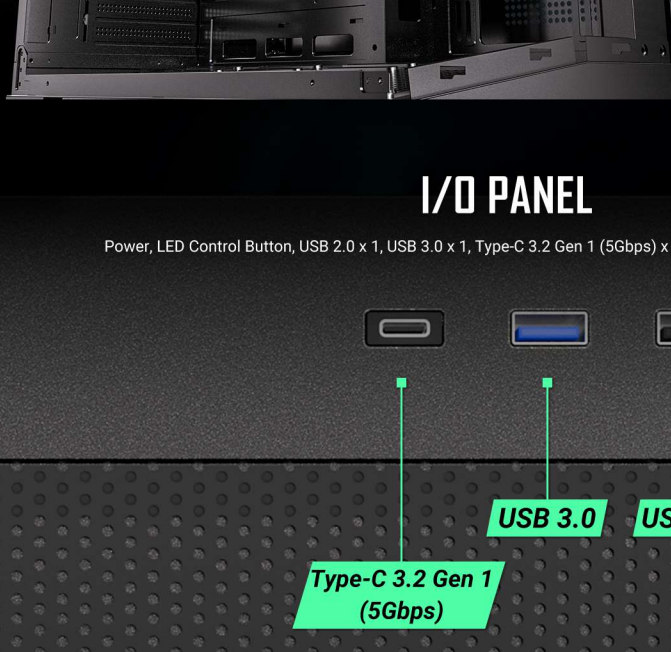

Antec

CX M3 ARGB

Compact Micro-ATX PC Case

270° FULL-VIEW TEMPERED GLASS

The panoramic tempered glass design provides a clear, unobstructed view of your components and ARGB lighting.

DUAL CHAMBER

Dual chamber design ensures independent cooling for CPU/GPU on the left and PSU/Drives on the right.

Cooling for CPU/GPU

Cooling for PSU/Drives

VERTICAL COOLING WITH MASSIVE AIR INTAKE

A large amount of air is taken in through the side mesh and the bottom to facilitate heat dissipation and protect hardware from overheating.

PRE-INSTALLED 6 X 120MM ARGB FANS

FAN INSTALLATION

360mm Radiator

SUPPORTS 360MM WATER COOLER AT THE TOP

I/O PANEL

Power, LED Control Button, USB 2.0 x 1, USB 3.0 x 1, Type-C 3.2 Gen 1 (5Gbps) x 1, Headphone/Mic Combo Jack

SUPPORT LENGTHY GPU

Max GPU Length: 430mm

DIMENSIONS

440 x 285 x 376mm

SPECIFICATIONS

Main Spec	Expansion Slots
Motherboard Support: Micro-ATX, ITX	Standard: 5
Form Factor: Mini Tower	
Materials: Steel + Plastic	
Side Panel: Tempered Glass	
Front Access & Controls: Power, LED Control Button, USB 2.0 x 1, USB 3.0 x 1, Type-C 3.2 Gen 1 (5Gbps) x 1, Headphone / Mic Combo Jack	Drive Bays
	2.5": 2
	3.5": 1
Compatibility & Clearances	Dimensions
Max GPU Length: ≤ 430mm	Dimensions: 440 x 285 x 376mm (DWH)
Max CPU Cooler Height: ≤ 160mm	Net Weight: 6.05kg
Max PSU Length: (Cable excluded) ≤ 190mm	Gross Weight: 7.05kg
Fan Support	General
Top: 3 x 120mm / 2 x 140mm	Dust Filter: Top / Bottom
Bottom: 3 x 120mm / 2 x 140mm	Warranty: 1 year
Right Hand Side: 2 x 120mm / 2 x 140mm	UPC#: 0-761345-10334-3
Rear: 1 x 120mm	
Included Fan(s): 3 x 120mm ARGB reverse fans at the bottom + 2 x 120mm ARGB reverse fans on the right side + 1 x 120mm ARGB fan at the rear	
Radiator Support	
Top: 120 / 240 / 360mm	
Right Hand Side: 240mm	
Rear: 120mm	