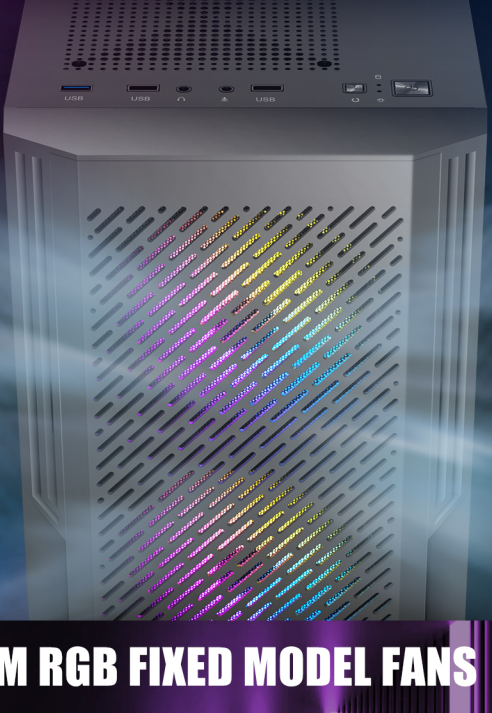

Antec AX20

Mid-Tower Gaming Case

UNIQUE DESIGN & POWERFUL HEAT DISSIPATION

AX20 features a slanted bar air intake design and an exceptional dense mesh for massive heat dissipation. The half-view tempered glass side panel design allows you to show off your gaming configurations without obstacles. The AX20 supports up to 8 x 120 mm fans simultaneously and provides users with diverse cooling options.

SLANTED BAR AIR INTAKE DESIGN

Featuring dense mesh for massive airflow and efficient dust prevention.

HIGH-AIRFLOW FRONT PANEL

Massive air intake at the front, top, and bottom. Creating multiple airflow paths.

PRE-INSTALLED 3 X 120MM RGB FIXED MODEL FANS

FRONT

3 x 120 mm RGB Fixed model Fans

I/O PANEL

Power, Reset, USB2.0 x 2, MIC/HD-AUDIO, USB3.0 x 1

UP TO 8 X 120 MM FANS SIMULTANEOUSLY

COMPATIBILITY

Motherboard support	ATX, Micro-ATX, ITX	2.5"	2
CPU cooler max height	≤ 155 mm	3.5"/2.5" Drive Mounts	2 / 1
GPU max length	≤ 270mm	Power Supply max length	≤ 170 mm (with HDD) ≤ 295 mm (without HDD)

DIMENSIONS

358 x 207 x 451 mm (DWH)

SPECIFICATIONS