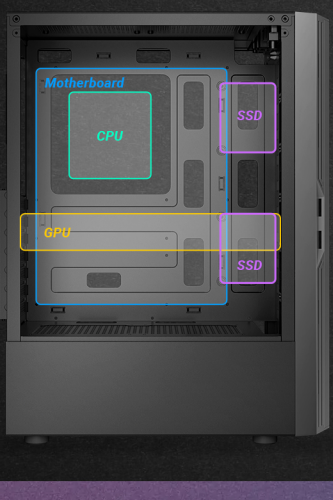

Antec AX20

Mid-Tower Gaming Case

UNIQUE DESIGN & POWERFUL HEAT DISSIPATION

AX20 features a slanted bar air intake design and an exceptional dense mesh for massive heat dissipation. The half-view tempered glass side panel design allows you to show off your gaming configurations without obstacles. The AX20 supports up to 8 x 120 mm fans simultaneously and provides users with diverse cooling options.

SLANTED BAR AIR INTAKE DESIGN

Featuring dense mesh for massive airflow and efficient dust prevention.

HIGH-AIRFLOW FRONT PANEL

Massive air intake at the front, top, and bottom. Creating multiple airflow paths.

PRE-INSTALLED 3 X 120MM RGB FIXED MODEL FANS

FRONT

3 x 120 mm RGB Fixed model Fans

I/O PANEL

Power, Reset, USB2.0 x 2, MIC/HD-AUDIO, USB3.0 x 1

UP TO 8 X 120 MM FANS SIMULTANEOUSLY

COMPATIBILITY

Motherboard support	ATX, Micro-ATX, ITX	2.5"	2
CPU cooler max height	≤ 155 mm	3.5"/2.5" Drive Mounts	2 / 1
GPU max length	≤ 270mm	Power Supply max length	≤ 170 mm (with HDD) ≤ 295 mm (without HDD)

DIMENSIONS

358 x 207 x 451 mm (DWH)

SPECIFICATIONS