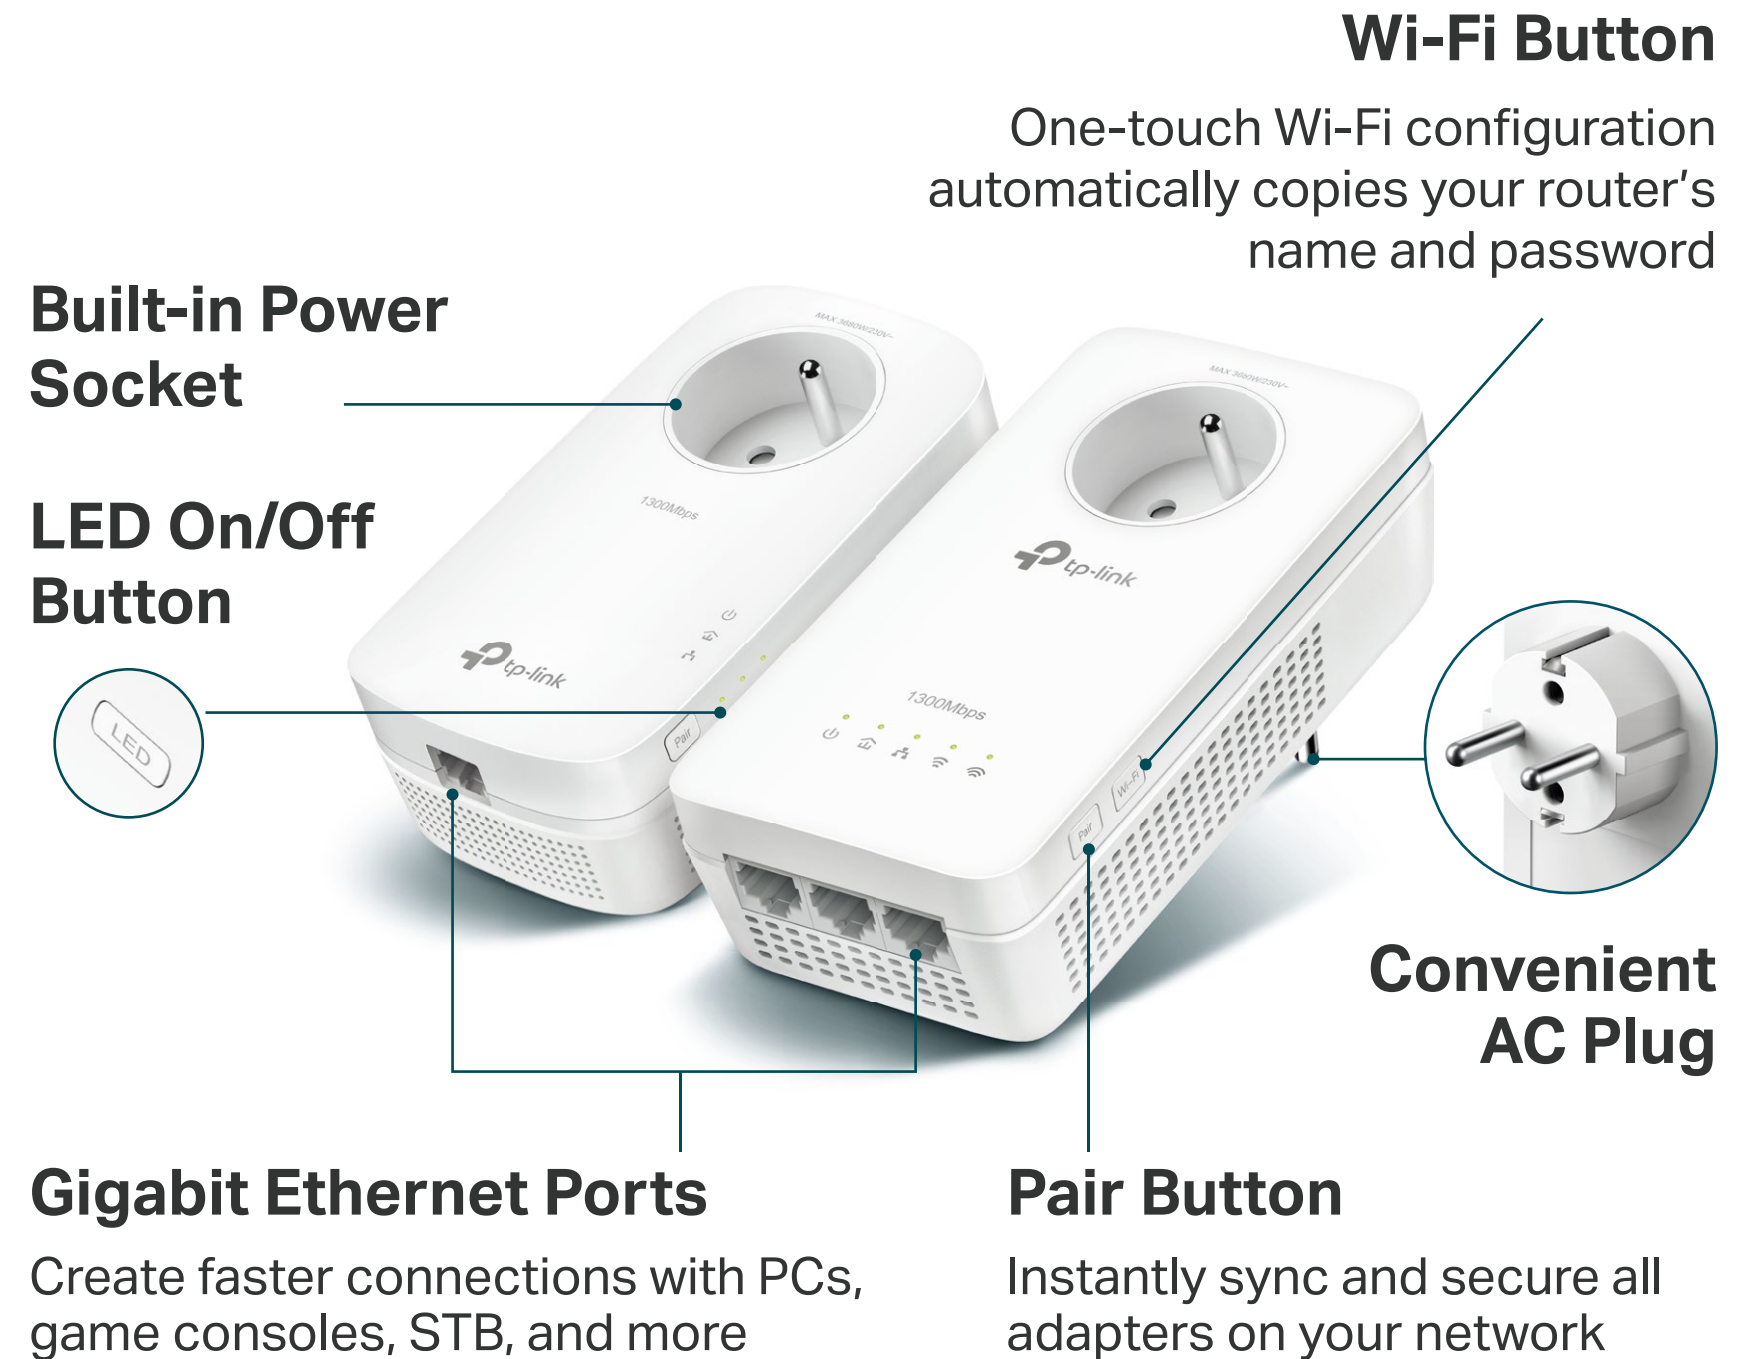

Specifications

Hardware

- Transmission Speeds:
  Powerline: up to 1300 Mbps
  Ethernet: 10/100/1000 Mbps
- Standards and Protocols:
  HomePlug AV2, IEEE 1901, IEEE 802.3, IEEE 802.3u, IEEE 802.3ab, IEEE 802.11b/g/n (2.4GHz), IEEE 802.11a/n/ac (5GHz)
- Interface: 3 Gigabit Ethernet Ports, 1 Power Socket
- Plug Type: FR
- Button: Pair, LED On/Off, Wi-Fi, Reset
- LED Indicator: Power, Powerline, Ethernet, Wi-Fi (2.4 GHz), Wi-Fi (5 GHz)
- Dimensions (W x D x H):
  TL-WPA8631P: 3.0 x 1.7 x 6.0 in. (75 x 42 x 152 mm)
  TL-PA8010P: 2.8 x 1.7 x 5.2 in. (72 x 42 x 131 mm)
- IGMP: IGMP v1/v2/v3
- Power Consumption:
  TL-WPA8631P: Maximum: 13W, Typical: 11W
  TL-PA8010P: Maximum: 4.9W, Typical: 4.6W
- Range: Up to 300 meters/1000 feet over existing electrical wiring[†]
- Compatibility: Compatible with all HomePlug AV & HomePlug AV2 standard powerline adapters[§]