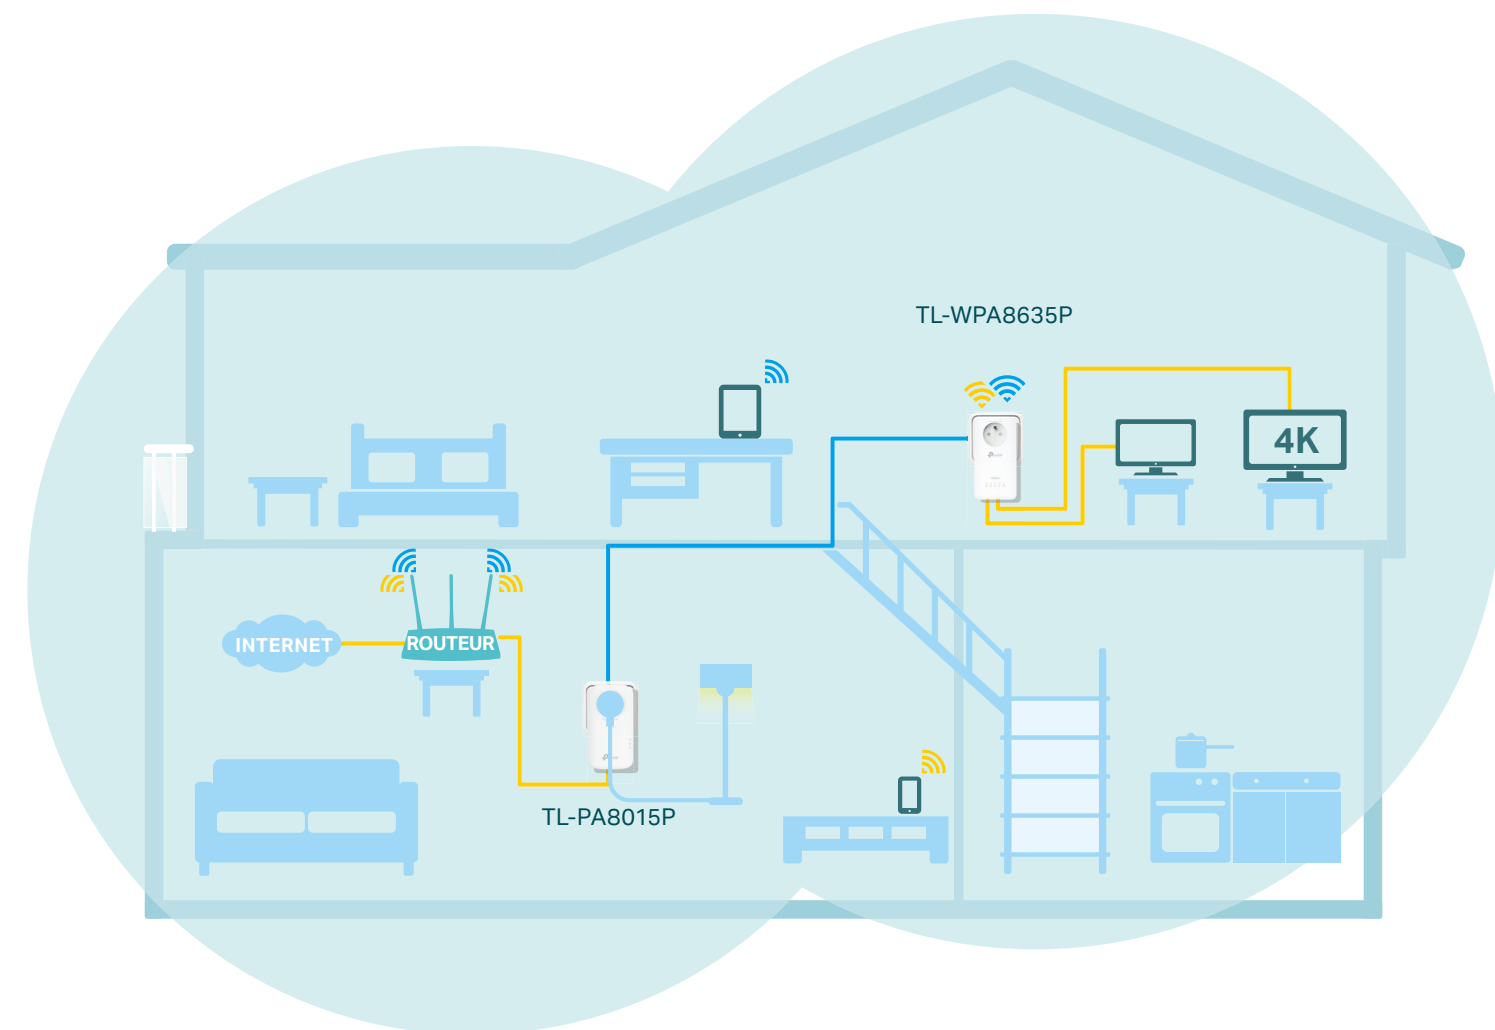

Highlights

Easily Extend Ultra-Fast, Stable Wi-Fi to Every Room

Stably and efficiently transmit network signals anywhere with a power outlet via your home's existing wiring.

- No need for new wires or drilling
- Network passes through walls and floors

Supports Smart Roaming[^]

Form a unified mesh network with TL-WPA8631P and a OneMesh™ router for seamless streaming while moving around your home.

Learn more about OneMesh™ technology and check the full list* of OneMesh™ devices at:

<https://www.tp-link.com/onemesh/tl-wpa8635p-kit>

*More compatible devices are coming soon.

- Electrical Wiring
- Ethernet Cable

- 📶 2.4 GHz 300 Mbps[†]
- 📶 5 GHz 867 Mbps[†]