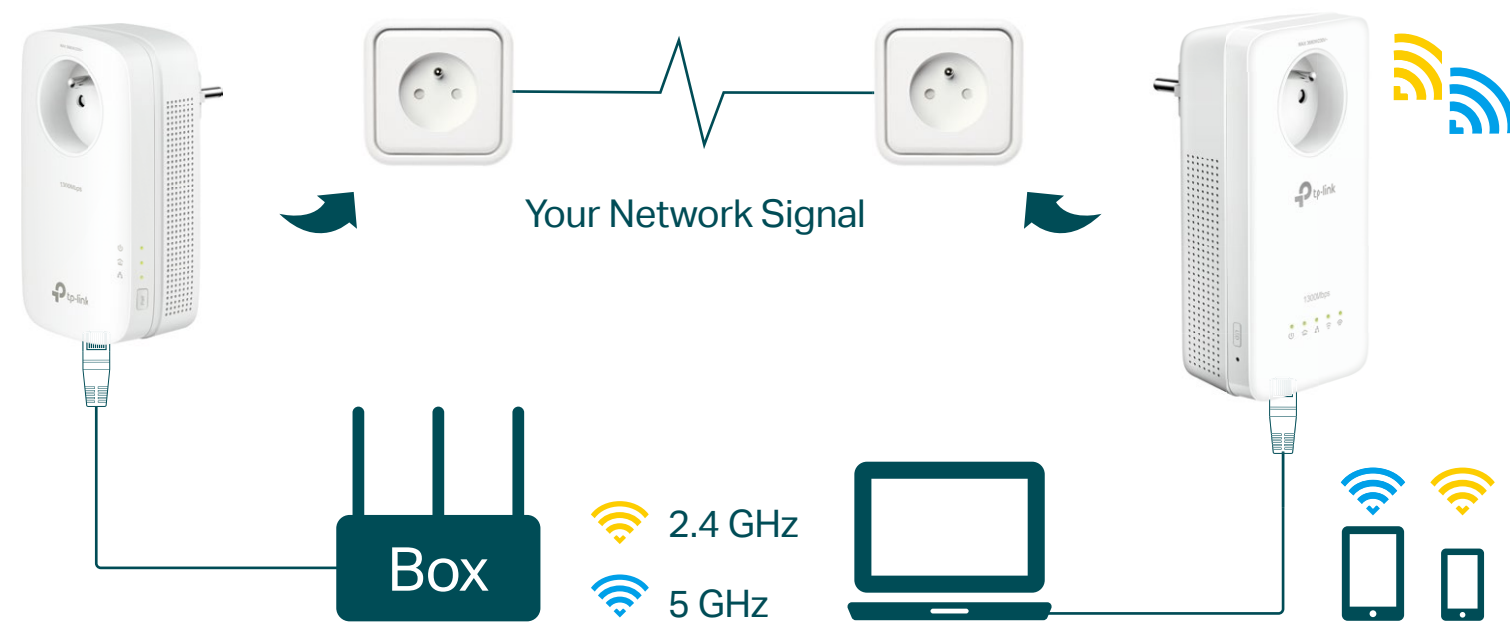

Highlights

Easily Extend Ultra-Fast, Stable Wi-Fi to Every Room

Stably and efficiently transmit network signals anywhere with a power outlet via your home's existing wiring.

- No need for new wires or drilling
- Network passes through walls and floors

Provide warp speed wired connections for 4K video and IPTV streaming, lag-free gaming, and more.

AV1300 Powerline with 2x2 MIMO†

Establish multiple simultaneous connections to improve data transfer rates, stability, and coverage.

Highlights

Plug and Play

Powerline adapters and extenders must be deployed in a set of two or more and be connected to the same electrical circuit.

One-Touch Wi-Fi Configuration

Copy wireless settings from a router to the extender using the same SSID and password with just a tap.

Features

Speed

- HomePlug AV2 – Provides up to 1300 Mbps high speed data transmission over a home's existing electrical wiring
- Wireless AC Standard – Dual-band Wi-Fi speeds of 300 Mbps on the 2.4 GHz band and 867 Mbps on the 5 GHz band
- Multiple Gigabit Ports – Three gigabit Ethernet ports for game consoles, smart TVs, or media receivers